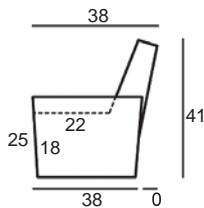

Center Arm

Wedge or
Double Center Arm

Side Views

Side View
Upright

Side View
Standard/Manual Mechanism
Fully Reclined

Side View
Powered/Wallsaver Mechanism
Fully Reclined

Standard dimensions are shown for this style. Contact your United Leather representative for more options and custom sizes. All units are in inches. All dimensions are approximate and subject to change. Diagrams are not drawn to scale.

THE MONARCH

Retail Pricing for Manual Recline Model in Leather 100 Cover

Two-Arm Recliner

One-Arm Recliner
(Right or Left)

Armless Recliner

Two-Arm Loveseat

One-Arm Loveseat
(Right or Left)

Armless Loveseat

Center Arm

Wedge or
Double Center Arm

Side Views

Side View
Upright

Side View
Standard/Manual Mechanism
Fully Reclined

Side View
Powered/Wallsaver Mechanism
Fully Reclined

Standard dimensions are shown for this style. Contact your United Leather representative for more options and custom sizes.
 All units are inches. All dimensions are approximate and subject to change. Diagrams are not drawn to scale.