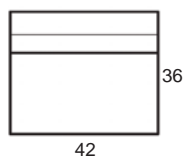

Center Arm

Wedge or
Double Center Arm

Side Views

Side View
Upright

Side View
Standard/Manual Mechanism
Fully Reclined

Standard dimensions are shown for this style. Contact your United Leather representative for more options and custom sizes. All units are inches. All dimensions are approximate and subject to change. Diagrams are not drawn to scale.

THE MAGELLAN

Retail Pricing for Manual Recline Model in Leather 100 Cover

Two-Arm Recliner

One-Arm Recliner
(Right or Left)

Armless Recliner

Two-Arm Loveseat

One-Arm Loveseat
(Right or Left)

Armless Loveseat