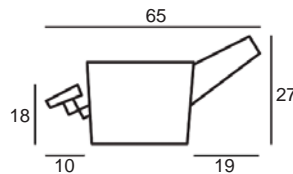

Center Arm

Wedge or
Double Center Arm

Side Views

Side View
Upright

Side View
Standard/Manual Mechanism
Fully Reclined

Side View
Powered/Wallsaver Mechanism
Fully Reclined

Standard dimensions are shown for this style. Contact your United Leather representative for more options and custom sizes.
 All units are inches. All dimensions are approximate and subject to change. Diagrams are not drawn to scale.