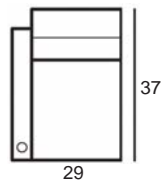

THE AVALON

Retail Pricing for Manual Recline Model in Leather 100 Cover

Two-Arm Recliner

One-Arm Recliner
(Right or Left)

Armless Recliner

Two-Arm Loveseat

One-Arm Loveseat
(Right or Left)

Armless Loveseat

Center Arm

Wedge or
Double Center Arm

Side Views

Side View
Upright

Side View
Standard/Manual Mechanism
Fully Reclined

Side View
Powered/Wallsaver Mechanism
Fully Reclined

Standard dimensions are shown for this style. Contact your United Leather representative for more options and custom sizes.
 All units are inches. All dimensions are approximate and subject to change. Diagrams are not drawn to scale.

6" Center / 10" Outside

Center Arm

Wedge or
Double Center Arm

Side Views

Side View
Upright

Side View
Standard/Manual Mechanism
Fully Reclined

Side View
Powered/Wallsaver Mechanism
Fully Reclined

Standard dimensions are shown for this style. Contact your United Leather representative for more options and custom sizes.
 All units are inches. All dimensions are approximate and subject to change. Diagrams are not drawn to scale.