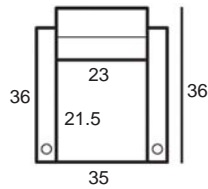

THE PACIFIC

Retail Pricing for Manual Recline Model in Leather 100 Cover

Two-Arm Recliner