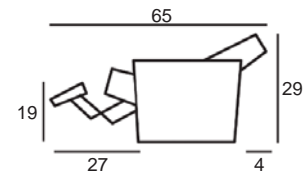

Center Arm

 Wedge or
 Double Center Arm

Side Views

 Side View
 Upright

 Side View
 Standard/Manual Mechanism
 Fully Reclined

 Side View
 Powered/Wallsaver Mechanism
 Fully Reclined

Standard dimensions are shown for this style. Contact your United Leather representative for more options and custom sizes.
 All units are inches. All dimensions are approximate and subject to change. Diagrams are not drawn to scale.