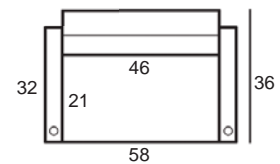

Two-Arm Loveseat