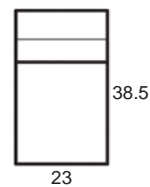

Armless Recliner