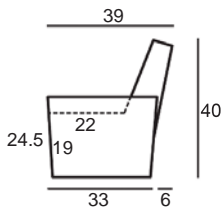

Center Arm

 Wedge or
 Double Center Arm

Side Views

 Side View
 Upright

 Side View
 Standard/Manual Mechanism
 Fully Reclined

 Side View
 Powered/Wallsaver Mechanism
 Fully Reclined

Standard dimensions are shown for this style. Contact your United Leather representative for more options and custom sizes.
 All units are inches. All dimensions are approximate and subject to change. Diagrams are not drawn to scale.

THE SAHARA

Retail Pricing for Manual Recline Model in Leather 100 Cover

Two-Arm Recliner

One-Arm Recliner
(Right or Left)

Armless Recliner

Two-Arm Loveseat

One-Arm Loveseat
(Right or Left)

Armless Loveseat