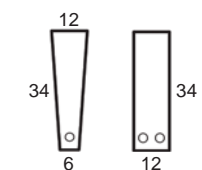

Center Arm

 Wedge or
 Double Center Arm

Side Views

 Side View
 Upright

 Side View
 Standard/Manual Mechanism
 Fully Reclined

 Side View
 Powered/Wallsaver Mechanism
 Fully Reclined

Standard dimensions are shown for this style. Contact your United Leather representative for more options and custom sizes.
 All units are inches. All dimensions are approximate and subject to change. Diagrams are not drawn to scale.

THE HOLLYWOOD

Retail Pricing for Manual Recline Model in Leather 100 Cover

Two-Arm Recliner

One-Arm Recliner
(Right or Left)

Armless Recliner

Two-Arm Loveseat

One-Arm Loveseat
(Right or Left)

Armless Loveseat

Center Arm

Wedge or
Double Center Arm

Side Views

Side View
Upright

Side View
Standard/Manual Mechanism
Fully Reclined

Standard dimensions are shown for this style. Contact your United Leather representative for more options and custom sizes. All units are inches. All dimensions are approximate and subject to change. Diagrams are not drawn to scale.