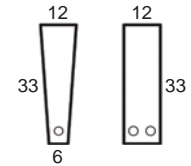

6" Center / 10" Outside

Center Arm

Wedge or
Double Center Arm

Side Views

Side View
Upright

Side View
Standard/Manual Mechanism
Fully Reclined

Side View
Powered/Wallsaver Mechanism
Fully Reclined

Standard dimensions are shown for this style. Contact your United Leather representative for more options and custom sizes.
 All units are inches. All dimensions are approximate and subject to change. Diagrams are not drawn to scale.

Center Arm

 Wedge or
 Double Center Arm

Side Views

 Side View
 Standard/Manual Mechanism
 Fully Reclined

 Side View
 Powered/Wallsaver Mechanism
 Fully Reclined

Standard dimensions are shown for this style. Contact your United Leather representative for more options and custom sizes.
 All units are inches. All dimensions are approximate and subject to change. Diagrams are not drawn to scale.