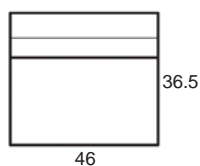

Armless Loveseat