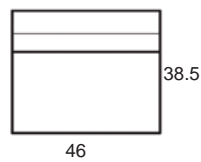

Armless Loveseat