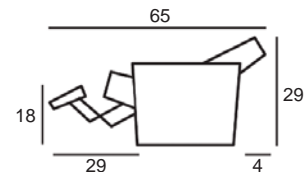

Center Arm

 Wedge or
 Double Center Arm

Side Views

 Side View
 Standard/Manual Mechanism
 Fully Reclined

 Side View
 Powered/Wallsaver Mechanism
 Fully Reclined

Standard dimensions are shown for this style. Contact your United Leather representative for more options and custom sizes.
 All units are inches. All dimensions are approximate and subject to change. Diagrams are not drawn to scale.

THE GALAXY
Retail Pricing for Manual Recline Model in Leather 100 Cover

Two-Arm Recliner

 One-Arm Recliner
 (Right or Left)

Armless Recliner

Two-Arm Loveseat

 One-Arm Loveseat
 (Right or Left)

Armless Loveseat

Center Arm

 Wedge or
 Double Center Arm

Side Views

 Side View
 Upright

 Side View
 Standard/Manual Mechanism
 Fully Reclined

 Side View
 Powered/Wallsaver Mechanism
 Fully Reclined

Standard dimensions are shown for this style. Contact your United Leather representative for more options and custom sizes.
 All units are inches. All dimensions are approximate and subject to change. Diagrams are not drawn to scale.