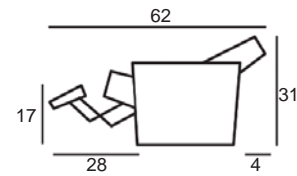

Center Arm

Wedge or
Double Center Arm

Side Views

Side View
Upright

Side View
Standard/Manual Mechanism
Fully Reclined

Side View
Powered/Wallsaver Mechanism
Fully Reclined

Standard dimensions are shown for this style. Contact your United Leather representative for more options and custom sizes. All units are in inches. All dimensions are approximate and subject to change. Diagrams are not drawn to scale.