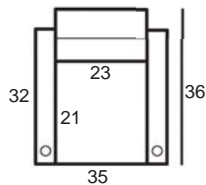

THE GALAXY

Retail Pricing for Manual Recline Model in Leather 100 Cover

Two-Arm Recliner