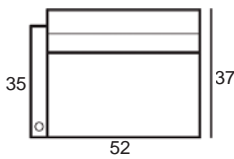

One-Arm Loveseat
(Right or Left)