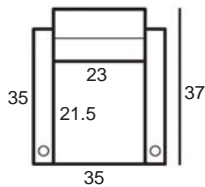

THE COSMOPOLITAN

Retail Pricing for Manual Recline Model in Leather 100 Cover

Two-Arm Recliner