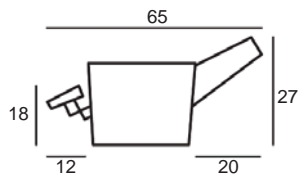

Center Arm

 Wedge or
 Double Center Arm

Side Views

 Side View
 Upright

 Side View
 Standard/Manual Mechanism
 Fully Reclined

 Side View
 Powered/Wallsaver Mechanism
 Fully Reclined

Standard dimensions are shown for this style. Contact your United Leather representative for more options and custom sizes.
 All units are inches. All dimensions are approximate and subject to change. Diagrams are not drawn to scale.

THE PENTHOUSE
Retail Pricing for Manual Recline Model in Leather 100 Cover

Two-Arm Recliner

 One-Arm Recliner
 (Right or Left)

Armless Recliner

Two-Arm Loveseat

 One-Arm Loveseat
 (Right or Left)

Armless Loveseat