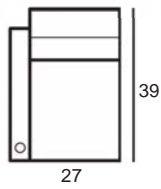

One-Arm Recliner
(Right or Left)