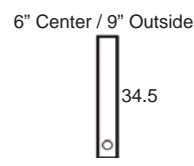

Center Arm

 Wedge or
 Double Center Arm

Side Views

 Side View
 Upright

 Side View
 Standard/Manual Mechanism
 Fully Reclined

 Side View
 Powered/Wallsaver Mechanism
 Fully Reclined

Standard dimensions are shown for this style. Contact your United Leather representative for more options and custom sizes.
 All units are inches. All dimensions are approximate and subject to change. Diagrams are not drawn to scale.

6" Center / 10" Outside

Center Arm

Wedge or
Double Center Arm

Side Views

Side View
Upright

Side View
Standard/Manual Mechanism
Fully Reclined

Side View
Powered/Wallsaver Mechanism
Fully Reclined

Standard dimensions are shown for this style. Contact your United Leather representative for more options and custom sizes.
 All units are inches. All dimensions are approximate and subject to change. Diagrams are not drawn to scale.

THE SEVILLE

Retail Pricing for Manual Recline Model in Leather 100 Cover

Two-Arm Recliner

One-Arm Recliner
(Right or Left)

Armless Recliner

Two-Arm Loveseat

One-Arm Loveseat
(Right or Left)

Armless Loveseat