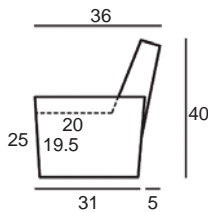

Center Arm

Wedge or
Double Center Arm

Side Views

Side View
Upright

Side View
Standard/Manual Mechanism
Fully Reclined

Standard dimensions are shown for this style. Contact your United Leather representative for more options and custom sizes. All units are inches. All dimensions are approximate and subject to change. Diagrams are not drawn to scale.

THE MAGELLAN

Retail Pricing for Manual Recline Model in Leather 100 Cover

Two-Arm Recliner

One-Arm Recliner
(Right or Left)

Armless Recliner

Two-Arm Loveseat

One-Arm Loveseat
(Right or Left)

Armless Loveseat

Center Arm

Wedge or
Double Center Arm

Side Views

Side View
Upright

Side View
Standard/Manual Mechanism
Fully Reclined

Side View
Powered/Wallsaver Mechanism
Fully Reclined

Standard dimensions are shown for this style. Contact your United Leather representative for more options and custom sizes. All units are in inches. All dimensions are approximate and subject to change. Diagrams are not drawn to scale.