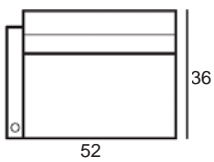

One-Arm Loveseat
(Right or Left)