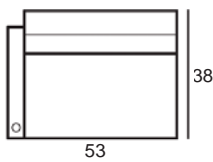

THE MONARCH

Retail Pricing for Manual Recline Model in Leather 100 Cover

Two-Arm Recliner

One-Arm Recliner
(Right or Left)

Armless Recliner

Two-Arm Loveseat

One-Arm Loveseat
(Right or Left)

Armless Loveseat

Center Arm

Wedge or
Double Center Arm

Side Views

Side View
Upright

Side View
Standard/Manual Mechanism
Fully Reclined

Side View
Powered/Wallsaver Mechanism
Fully Reclined

Standard dimensions are shown for this style. Contact your United Leather representative for more options and custom sizes.
 All units are inches. All dimensions are approximate and subject to change. Diagrams are not drawn to scale.