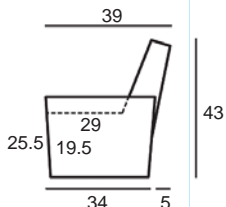

Center Arm

 Wedge or
 Double Center Arm

Side Views

 Side View
 Upright

 Side View
 Standard/Manual Mechanism
 Fully Reclined

 Side View
 Powered/Wallsaver Mechanism
 Fully Reclined

Standard dimensions are shown for this style. Contact your United Leather representative for more options and custom sizes.
 All units are inches. All dimensions are approximate and subject to change. Diagrams are not drawn to scale.

THE BARRINGTON
Retail Pricing for Manual Recline Model in Leather 100 Cover

Two-Arm Recliner

 One-Arm Recliner
 (Right or Left)

Armless Recliner

Two-Arm Loveseat

 One-Arm Loveseat
 (Right or Left)

Armless Loveseat