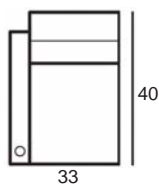

One-Arm Recliner
(Right or Left)