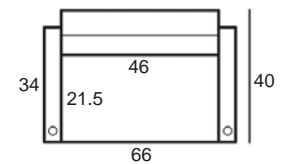

Center Arm

 Wedge or
 Double Center Arm

Side Views

 Side View
 Upright

 Side View
 Standard/Manual Mechanism
 Fully Reclined

 Side View
 Powered/Wallsaver Mechanism
 Fully Reclined

Standard dimensions are shown for this style. Contact your United Leather representative for more options and custom sizes.
 All units are inches. All dimensions are approximate and subject to change. Diagrams are not drawn to scale.

THE BRENTWOOD

Retail Pricing for Manual Recline Model in Leather 100 Cover

Two-Arm Recliner

One-Arm Recliner
(Right or Left)

Armless Recliner

Two-Arm Loveseat

One-Arm Loveseat
(Right or Left)

Armless Loveseat