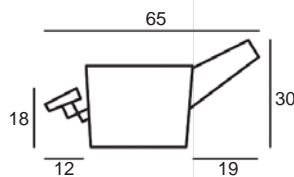

Center Arm

 Wedge or
 Double Center Arm

Side Views

 Side View
 Upright

 Side View
 Standard/Manual Mechanism
 Fully Reclined

 Side View
 Powered/Wallsaver Mechanism
 Fully Reclined

Standard dimensions are shown for this style. Contact your United Leather representative for more options and custom sizes.
 All units are inches. All dimensions are approximate and subject to change. Diagrams are not drawn to scale.

THE BARRINGTON
Retail Pricing for Manual Recline Model in Leather 100 Cover

Two-Arm Recliner

 One-Arm Recliner
 (Right or Left)

Armless Recliner

Two-Arm Loveseat

 One-Arm Loveseat
 (Right or Left)

Armless Loveseat