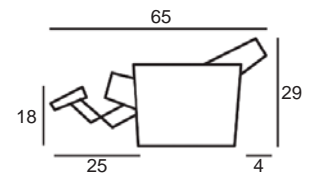

Center Arm

Wedge or
Double Center Arm

Side Views

Side View
Upright

Side View
Standard/Manual Mechanism
Fully Reclined

Side View
Powered/Wallsaver Mechanism
Fully Reclined

Standard dimensions are shown for this style. Contact your United Leather representative for more options and custom sizes.
 All units are inches. All dimensions are approximate and subject to change. Diagrams are not drawn to scale.