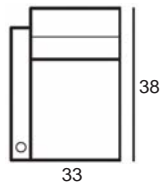

One-Arm Recliner
(Right or Left)