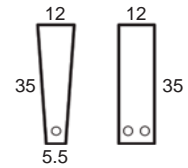

THE AVALON

Retail Pricing for Manual Recline Model in Leather 100 Cover

Two-Arm Recliner

One-Arm Recliner
(Right or Left)

Armless Recliner

Two-Arm Loveseat

One-Arm Loveseat
(Right or Left)

Armless Loveseat

Center Arm

 Wedge or
 Double Center Arm

Side Views

 Side View
 Upright

 Side View
 Standard/Manual Mechanism
 Fully Reclined

 Side View
 Powered/Wallsaver Mechanism
 Fully Reclined

Standard dimensions are shown for this style. Contact your United Leather representative for more options and custom sizes.
 All units are inches. All dimensions are approximate and subject to change. Diagrams are not drawn to scale.

6" Center / 10" Outside

Center Arm

Wedge or
Double Center Arm

Side Views

Side View
Upright

Side View
Standard/Manual Mechanism
Fully Reclined

Side View
Powered/Wallsaver Mechanism
Fully Reclined

Standard dimensions are shown for this style. Contact your United Leather representative for more options and custom sizes.
 All units are inches. All dimensions are approximate and subject to change. Diagrams are not drawn to scale.