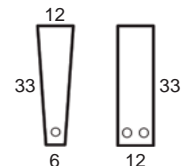

Center Arm

 Wedge or
 Double Center Arm

Side Views

 Side View
 Upright

 Side View
 Standard/Manual Mechanism
 Fully Reclined

 Side View
 Powered/Wallsaver Mechanism
 Fully Reclined

Standard dimensions are shown for this style. Contact your United Leather representative for more options and custom sizes.
 All units are inches. All dimensions are approximate and subject to change. Diagrams are not drawn to scale.

THE PENTHOUSE
Retail Pricing for Manual Recline Model in Leather 100 Cover

Two-Arm Recliner

 One-Arm Recliner
 (Right or Left)

Armless Recliner

Two-Arm Loveseat

 One-Arm Loveseat
 (Right or Left)

Armless Loveseat