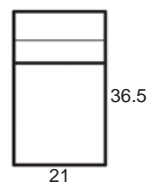

Center Arm

Wedge or
Double Center Arm

Side Views

Side View
Upright

Side View
Standard/Manual Mechanism
Fully Reclined

Side View
Powered/Wallsaver Mechanism
Fully Reclined

Standard dimensions are shown for this style. Contact your United Leather representative for more options and custom sizes.
 All units are inches. All dimensions are approximate and subject to change. Diagrams are not drawn to scale.

THE BROADWAY

Retail Pricing for Manual Recline Model in Leather 100 Cover

Two-Arm Recliner

One-Arm Recliner
(Right or Left)

Armless Recliner

Two-Arm Loveseat

One-Arm Loveseat
(Right or Left)

Armless Loveseat

Center Arm

Wedge or
Double Center Arm

Side Views

Side View
Upright

Side View
Standard/Manual Mechanism
Fully Reclined

Standard dimensions are shown for this style. Contact your United Leather representative for more options and custom sizes.
 All units are inches. All dimensions are approximate and subject to change. Diagrams are not drawn to scale.