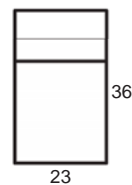

Armless Recliner