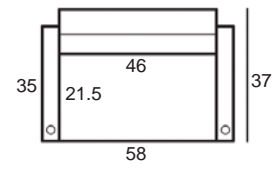

Two-Arm Loveseat