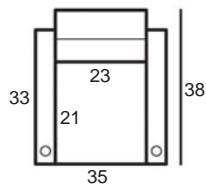

THE FORMULA ONE

Retail Pricing for Manual Recline Model in Leather 100 Cover

Two-Arm Recliner