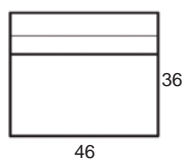

Armless Loveseat