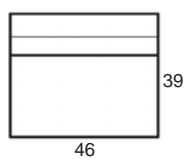

Center Arm

 Wedge or
 Double Center Arm

Side Views

 Side View
 Upright

 Side View
 Standard/Manual Mechanism
 Fully Reclined

 Side View
 Powered/Wallsaver Mechanism
 Fully Reclined

Standard dimensions are shown for this style. Contact your United Leather representative for more options and custom sizes.
 All units are inches. All dimensions are approximate and subject to change. Diagrams are not drawn to scale.

THE BARRINGTON
Retail Pricing for Manual Recline Model in Leather 100 Cover

Two-Arm Recliner

 One-Arm Recliner
 (Right or Left)

Armless Recliner

Two-Arm Loveseat

 One-Arm Loveseat
 (Right or Left)

Armless Loveseat