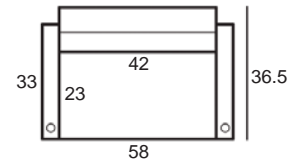

Center Arm

Wedge or
Double Center Arm

Side Views

Side View
Upright

Side View
Standard/Manual Mechanism
Fully Reclined

Side View
Powered/Wallsaver Mechanism
Fully Reclined

Standard dimensions are shown for this style. Contact your United Leather representative for more options and custom sizes.
 All units are inches. All dimensions are approximate and subject to change. Diagrams are not drawn to scale.

THE BROADWAY

Retail Pricing for Manual Recline Model in Leather 100 Cover

Two-Arm Recliner

One-Arm Recliner
(Right or Left)

Armless Recliner

Two-Arm Loveseat

One-Arm Loveseat
(Right or Left)

Armless Loveseat

Center Arm

Wedge or
Double Center Arm

Side Views

Side View
Upright

Side View
Standard/Manual Mechanism
Fully Reclined

Standard dimensions are shown for this style. Contact your United Leather representative for more options and custom sizes.
 All units are inches. All dimensions are approximate and subject to change. Diagrams are not drawn to scale.