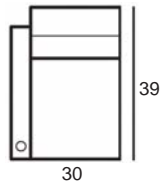

One-Arm Recliner
(Right or Left)