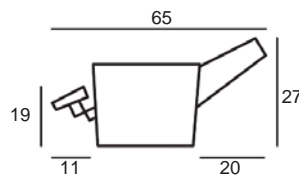

6" Center / 10" Outside

Center Arm

Wedge or
Double Center Arm

Side Views

Side View
Upright

Side View
Standard/Manual Mechanism
Fully Reclined

Side View
Powered/Wallsaver Mechanism
Fully Reclined

Standard dimensions are shown for this style. Contact your United Leather representative for more options and custom sizes.
 All units are inches. All dimensions are approximate and subject to change. Diagrams are not drawn to scale.