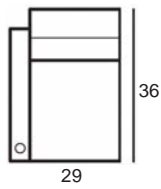

One-Arm Recliner
(Right or Left)