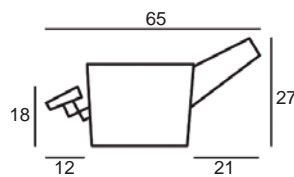

Center Arm

 Wedge or
 Double Center Arm

Side Views

 Side View
 Standard/Manual Mechanism
 Fully Reclined

 Side View
 Powered/Wallsaver Mechanism
 Fully Reclined

Standard dimensions are shown for this style. Contact your United Leather representative for more options and custom sizes.
 All units are inches. All dimensions are approximate and subject to change. Diagrams are not drawn to scale.

THE GALAXY
Retail Pricing for Manual Recline Model in Leather 100 Cover

Two-Arm Recliner

 One-Arm Recliner
 (Right or Left)

Armless Recliner

Two-Arm Loveseat

 One-Arm Loveseat
 (Right or Left)

Armless Loveseat

Center Arm

 Wedge or
 Double Center Arm

Side Views

 Side View
 Upright

 Side View
 Standard/Manual Mechanism
 Fully Reclined

 Side View
 Powered/Wallsaver Mechanism
 Fully Reclined

Standard dimensions are shown for this style. Contact your United Leather representative for more options and custom sizes.
 All units are inches. All dimensions are approximate and subject to change. Diagrams are not drawn to scale.