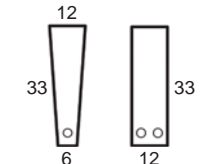

Center Arm

Wedge or
Double Center Arm

Side Views

Side View
Upright

Side View
Standard/Manual Mechanism
Fully Reclined

Side View
Powered/Wallsaver Mechanism
Fully Reclined

Standard dimensions are shown for this style. Contact your United Leather representative for more options and custom sizes.
 All units are inches. All dimensions are approximate and subject to change. Diagrams are not drawn to scale.

THE BROADWAY

Retail Pricing for Manual Recline Model in Leather 100 Cover

Two-Arm Recliner

One-Arm Recliner
(Right or Left)

Armless Recliner

Two-Arm Loveseat

One-Arm Loveseat
(Right or Left)

Armless Loveseat

Center Arm

Wedge or
Double Center Arm

Side Views

Side View
Upright

Side View
Standard/Manual Mechanism
Fully Reclined

Standard dimensions are shown for this style. Contact your United Leather representative for more options and custom sizes.
 All units are inches. All dimensions are approximate and subject to change. Diagrams are not drawn to scale.