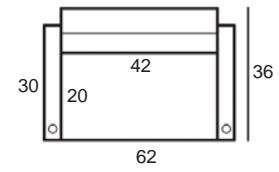

Two-Arm Loveseat