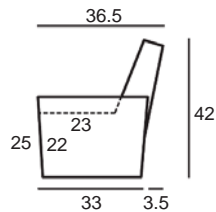

Center Arm

Wedge or
Double Center Arm

Side Views

Side View
Upright

Side View
Standard/Manual Mechanism
Fully Reclined

Side View
Powered/Wallsaver Mechanism
Fully Reclined

Standard dimensions are shown for this style. Contact your United Leather representative for more options and custom sizes.
 All units are inches. All dimensions are approximate and subject to change. Diagrams are not drawn to scale.

THE BROADWAY

Retail Pricing for Manual Recline Model in Leather 100 Cover

Two-Arm Recliner

One-Arm Recliner
(Right or Left)

Armless Recliner

Two-Arm Loveseat

One-Arm Loveseat
(Right or Left)

Armless Loveseat

Center Arm

Wedge or
Double Center Arm

Side Views

Side View
Upright

Side View
Standard/Manual Mechanism
Fully Reclined

Standard dimensions are shown for this style. Contact your United Leather representative for more options and custom sizes.
 All units are inches. All dimensions are approximate and subject to change. Diagrams are not drawn to scale.