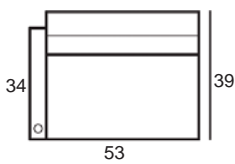

Center Arm

 Wedge or
 Double Center Arm

Side Views

 Side View
 Upright

 Side View
 Standard/Manual Mechanism
 Fully Reclined

 Side View
 Powered/Wallsaver Mechanism
 Fully Reclined

Standard dimensions are shown for this style. Contact your United Leather representative for more options and custom sizes.
 All units are inches. All dimensions are approximate and subject to change. Diagrams are not drawn to scale.

THE BARRINGTON
Retail Pricing for Manual Recline Model in Leather 100 Cover

Two-Arm Recliner

 One-Arm Recliner
 (Right or Left)

Armless Recliner

Two-Arm Loveseat

 One-Arm Loveseat
 (Right or Left)

Armless Loveseat