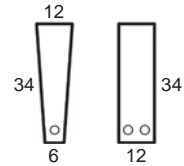

Center Arm

 Wedge or
 Double Center Arm

Side Views

 Side View
 Upright

 Side View
 Standard/Manual Mechanism
 Fully Reclined

 Side View
 Powered/Wallsaver Mechanism
 Fully Reclined

Standard dimensions are shown for this style. Contact your United Leather representative for more options and custom sizes.
 All units are inches. All dimensions are approximate and subject to change. Diagrams are not drawn to scale.

THE DURANGO

Retail Pricing for Manual Recline Model in Leather 100 Cover

Two-Arm Recliner

One-Arm Recliner
(Right or Left)

Armless Recliner

Two-Arm Loveseat

One-Arm Loveseat
(Right or Left)

Armless Loveseat

6" Center / 10" Outside

Center Arm

Wedge or
Double Center Arm

Side Views

Side View
Upright

Side View
Standard/Manual Mechanism
Fully Reclined

Side View
Powered/Wallsaver Mechanism
Fully Reclined

Standard dimensions are shown for this style. Contact your United Leather representative for more options and custom sizes.
 All units are inches. All dimensions are approximate and subject to change. Diagrams are not drawn to scale.