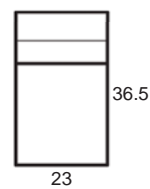

Armless Recliner