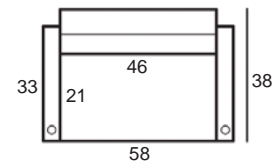

Two-Arm Loveseat