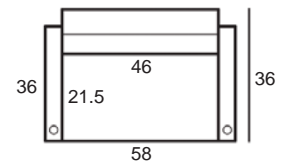

Center Arm

 Wedge or
 Double Center Arm

Side Views

 Side View
 Upright

 Side View
 Standard/Manual Mechanism
 Fully Reclined

 Side View
 Powered/Wallsaver Mechanism
 Fully Reclined

Standard dimensions are shown for this style. Contact your United Leather representative for more options and custom sizes.
 All units are inches. All dimensions are approximate and subject to change. Diagrams are not drawn to scale.

THE PACIFIC

Retail Pricing for Manual Recline Model in Leather 100 Cover

Two-Arm Recliner

One-Arm Recliner
(Right or Left)

Armless Recliner

Two-Arm Loveseat

One-Arm Loveseat
(Right or Left)

Armless Loveseat