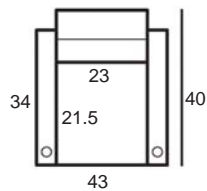

THE BRENTWOOD

Retail Pricing for Manual Recline Model in Leather 100 Cover

Two-Arm Recliner