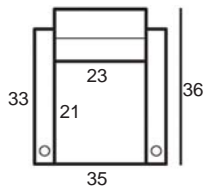

THE PENTHOUSE

Retail Pricing for Manual Recline Model in Leather 100 Cover

Two-Arm Recliner