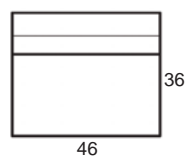

THE GALAXY
Retail Pricing for Manual Recline Model in Leather 100 Cover

Two-Arm Recliner

 One-Arm Recliner
 (Right or Left)

Armless Recliner

Two-Arm Loveseat

 One-Arm Loveseat
 (Right or Left)

Armless Loveseat

Center Arm

 Wedge or
 Double Center Arm

Side Views

 Side View
 Upright

 Side View
 Standard/Manual Mechanism
 Fully Reclined

 Side View
 Powered/Wallsaver Mechanism
 Fully Reclined

Standard dimensions are shown for this style. Contact your United Leather representative for more options and custom sizes.
 All units are inches. All dimensions are approximate and subject to change. Diagrams are not drawn to scale.