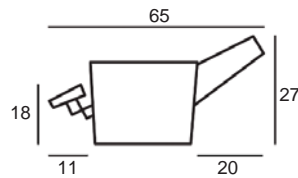

Center Arm

 Wedge or
 Double Center Arm

Side Views

 Side View
 Upright

 Side View
 Standard/Manual Mechanism
 Fully Reclined

 Side View
 Powered/Wallsaver Mechanism
 Fully Reclined

Standard dimensions are shown for this style. Contact your United Leather representative for more options and custom sizes.
 All units are inches. All dimensions are approximate and subject to change. Diagrams are not drawn to scale.

THE NIKKO
Retail Pricing for Manual Recline Model in Leather 100 Cover

Two-Arm Recliner

 One-Arm Recliner
 (Right or Left)

Armless Recliner

Two-Arm Loveseat

 One-Arm Loveseat
 (Right or Left)

Armless Loveseat