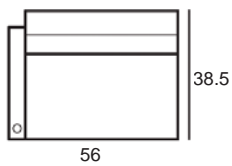

One-Arm Loveseat
(Right or Left)