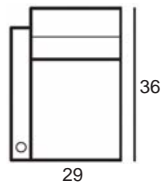

One-Arm Recliner
(Right or Left)