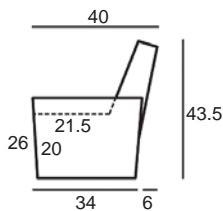

6" Center / 10" Outside

Center Arm

Wedge or
Double Center Arm

Side Views

Side View
Upright

Side View
Standard/Manual Mechanism
Fully Reclined

Side View
Powered/Wallsaver Mechanism
Fully Reclined

Standard dimensions are shown for this style. Contact your United Leather representative for more options and custom sizes.
 All units are inches. All dimensions are approximate and subject to change. Diagrams are not drawn to scale.