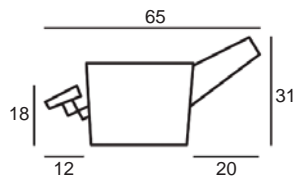

6" Center / 10" Outside

Center Arm

Wedge or
Double Center Arm

Side Views

Side View
Upright

Side View
Standard/Manual Mechanism
Fully Reclined

Side View
Powered/Wallsaver Mechanism
Fully Reclined

Standard dimensions are shown for this style. Contact your United Leather representative for more options and custom sizes.
 All units are inches. All dimensions are approximate and subject to change. Diagrams are not drawn to scale.

THE FORMULA ONE
Retail Pricing for Manual Recline Model in Leather 100 Cover

Two-Arm Recliner

 One-Arm Recliner
 (Right or Left)

Armless Recliner

Two-Arm Loveseat

 One-Arm Loveseat
 (Right or Left)

Armless Loveseat

Center Arm

 Wedge or
 Double Center Arm

Side Views

 Side View
 Standard/Manual Mechanism
 Fully Reclined

 Side View
 Powered/Wallsaver Mechanism
 Fully Reclined

Standard dimensions are shown for this style. Contact your United Leather representative for more options and custom sizes.
 All units are inches. All dimensions are approximate and subject to change. Diagrams are not drawn to scale.