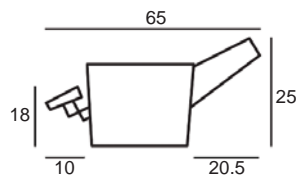

Center Arm

Wedge or
Double Center Arm

Side Views

Side View
Upright

Side View
Standard/Manual Mechanism
Fully Reclined

Side View
Powered/Wallsaver Mechanism
Fully Reclined

Standard dimensions are shown for this style. Contact your United Leather representative for more options and custom sizes.
 All units are inches. All dimensions are approximate and subject to change. Diagrams are not drawn to scale.