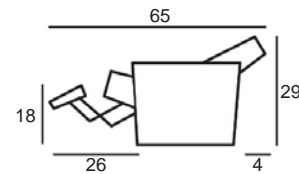

Center Arm

 Wedge or
 Double Center Arm

Side Views

 Side View
 Upright

 Side View
 Standard/Manual Mechanism
 Fully Reclined

 Side View
 Powered/Wallsaver Mechanism
 Fully Reclined

Standard dimensions are shown for this style. Contact your United Leather representative for more options and custom sizes.
 All units are inches. All dimensions are approximate and subject to change. Diagrams are not drawn to scale.