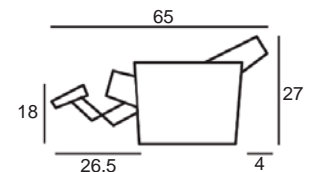

Center Arm

Wedge or
Double Center Arm

Side Views

Side View
Upright

Side View
Standard/Manual Mechanism
Fully Reclined

Side View
Powered/Wallsaver Mechanism
Fully Reclined

Standard dimensions are shown for this style. Contact your United Leather representative for more options and custom sizes.
All units are inches. All dimensions are approximate and subject to change. Diagrams are not drawn to scale.