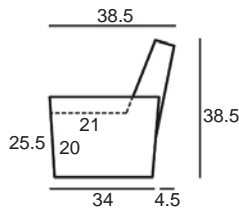

Center Arm

 Wedge or
 Double Center Arm

Side Views

 Side View
 Upright

 Side View
 Standard/Manual Mechanism
 Fully Reclined

 Side View
 Powered/Wallsaver Mechanism
 Fully Reclined

Standard dimensions are shown for this style. Contact your United Leather representative for more options and custom sizes.
 All units are inches. All dimensions are approximate and subject to change. Diagrams are not drawn to scale.

THE NIKKO
Retail Pricing for Manual Recline Model in Leather 100 Cover

Two-Arm Recliner

 One-Arm Recliner
 (Right or Left)

Armless Recliner

Two-Arm Loveseat

 One-Arm Loveseat
 (Right or Left)

Armless Loveseat