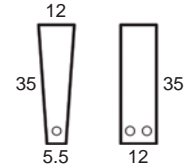

Center Arm

Wedge or
Double Center Arm

Side Views

Side View
Upright

Side View
Standard/Manual Mechanism
Fully Reclined

Standard dimensions are shown for this style. Contact your United Leather representative for more options and custom sizes.
 All units are inches. All dimensions are approximate and subject to change. Diagrams are not drawn to scale.

THE COSMOPOLITAN
Retail Pricing for Manual Recline Model in Leather 100 Cover

Two-Arm Recliner

 One-Arm Recliner
 (Right or Left)

Armless Recliner

Two-Arm Loveseat

 One-Arm Loveseat
 (Right or Left)

Armless Loveseat

Center Arm

 Wedge or
 Double Center Arm

Side Views

 Side View
 Upright

 Side View
 Standard/Manual Mechanism
 Fully Reclined

 Side View
 Powered/Wallsaver Mechanism
 Fully Reclined

Standard dimensions are shown for this style. Contact your United Leather representative for more options and custom sizes.
 All units are inches. All dimensions are approximate and subject to change. Diagrams are not drawn to scale.