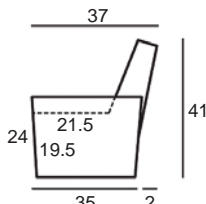

THE AVALON

Retail Pricing for Manual Recline Model in Leather 100 Cover

Two-Arm Recliner

One-Arm Recliner
(Right or Left)

Armless Recliner

Two-Arm Loveseat

One-Arm Loveseat
(Right or Left)

Armless Loveseat

Center Arm

 Wedge or
 Double Center Arm

Side Views

 Side View
 Upright

 Side View
 Standard/Manual Mechanism
 Fully Reclined

 Side View
 Powered/Wallsaver Mechanism
 Fully Reclined

Standard dimensions are shown for this style. Contact your United Leather representative for more options and custom sizes.
 All units are inches. All dimensions are approximate and subject to change. Diagrams are not drawn to scale.

6" Center / 10" Outside

Center Arm

Wedge or
Double Center Arm

Side Views

Side View
Upright

Side View
Standard/Manual Mechanism
Fully Reclined

Side View
Powered/Wallsaver Mechanism
Fully Reclined

Standard dimensions are shown for this style. Contact your United Leather representative for more options and custom sizes.
 All units are inches. All dimensions are approximate and subject to change. Diagrams are not drawn to scale.