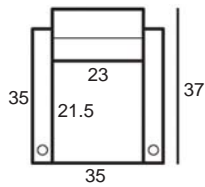

THE AVALON

Retail Pricing for Manual Recline Model in Leather 100 Cover

Two-Arm Recliner

One-Arm Recliner
(Right or Left)

Armless Recliner

Two-Arm Loveseat

One-Arm Loveseat
(Right or Left)

Armless Loveseat

Center Arm

 Wedge or
 Double Center Arm

Side Views

 Side View
 Upright

 Side View
 Standard/Manual Mechanism
 Fully Reclined

 Side View
 Powered/Wallsaver Mechanism
 Fully Reclined

Standard dimensions are shown for this style. Contact your United Leather representative for more options and custom sizes.
 All units are inches. All dimensions are approximate and subject to change. Diagrams are not drawn to scale.

6" Center / 10" Outside

Center Arm

Wedge or
Double Center Arm

Side Views

Side View
Upright

Side View
Standard/Manual Mechanism
Fully Reclined

Side View
Powered/Wallsaver Mechanism
Fully Reclined

Standard dimensions are shown for this style. Contact your United Leather representative for more options and custom sizes.
 All units are inches. All dimensions are approximate and subject to change. Diagrams are not drawn to scale.