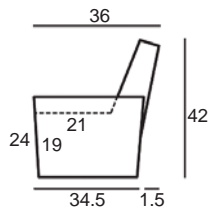

Center Arm

Wedge or
Double Center Arm

Side Views

Side View
Upright

Side View
Standard/Manual Mechanism
Fully Reclined

Side View
Powered/Wallsaver Mechanism
Fully Reclined

Standard dimensions are shown for this style. Contact your United Leather representative for more options and custom sizes.
All units are inches. All dimensions are approximate and subject to change. Diagrams are not drawn to scale.

THE SEVILLE

Retail Pricing for Manual Recline Model in Leather 100 Cover

Two-Arm Recliner

One-Arm Recliner
(Right or Left)

Armless Recliner

Two-Arm Loveseat

One-Arm Loveseat
(Right or Left)

Armless Loveseat