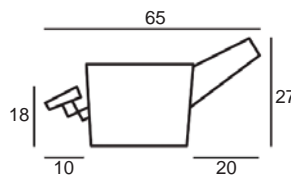

Center Arm

Wedge or
Double Center Arm

Side Views

Side View
Upright

Side View
Standard/Manual Mechanism
Fully Reclined

Standard dimensions are shown for this style. Contact your United Leather representative for more options and custom sizes.
 All units are inches. All dimensions are approximate and subject to change. Diagrams are not drawn to scale.

THE COSMOPOLITAN
Retail Pricing for Manual Recline Model in Leather 100 Cover

Two-Arm Recliner

 One-Arm Recliner
 (Right or Left)

Armless Recliner

Two-Arm Loveseat

 One-Arm Loveseat
 (Right or Left)

Armless Loveseat

Center Arm

 Wedge or
 Double Center Arm

Side Views

 Side View
 Upright

 Side View
 Standard/Manual Mechanism
 Fully Reclined

 Side View
 Powered/Wallsaver Mechanism
 Fully Reclined

Standard dimensions are shown for this style. Contact your United Leather representative for more options and custom sizes.
 All units are inches. All dimensions are approximate and subject to change. Diagrams are not drawn to scale.