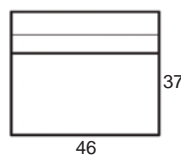

Center Arm

Wedge or
Double Center Arm

Side Views

Side View
Upright

Side View
Standard/Manual Mechanism
Fully Reclined

Standard dimensions are shown for this style. Contact your United Leather representative for more options and custom sizes.
 All units are inches. All dimensions are approximate and subject to change. Diagrams are not drawn to scale.

THE COSMOPOLITAN
Retail Pricing for Manual Recline Model in Leather 100 Cover

Two-Arm Recliner

 One-Arm Recliner
 (Right or Left)

Armless Recliner

Two-Arm Loveseat

 One-Arm Loveseat
 (Right or Left)

Armless Loveseat

Center Arm

 Wedge or
 Double Center Arm

Side Views

 Side View
 Upright

 Side View
 Standard/Manual Mechanism
 Fully Reclined

 Side View
 Powered/Wallsaver Mechanism
 Fully Reclined

Standard dimensions are shown for this style. Contact your United Leather representative for more options and custom sizes.
 All units are inches. All dimensions are approximate and subject to change. Diagrams are not drawn to scale.