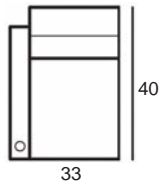

One-Arm Recliner
(Right or Left)