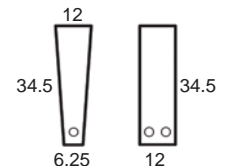

Wedge or
Double Center Arm