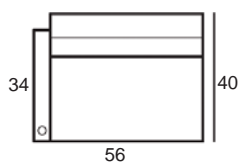

Center Arm

 Wedge or
 Double Center Arm

Side Views

 Side View
 Upright

 Side View
 Standard/Manual Mechanism
 Fully Reclined

 Side View
 Powered/Wallsaver Mechanism
 Fully Reclined

Standard dimensions are shown for this style. Contact your United Leather representative for more options and custom sizes.
 All units are inches. All dimensions are approximate and subject to change. Diagrams are not drawn to scale.

THE BRENTWOOD

Retail Pricing for Manual Recline Model in Leather 100 Cover

Two-Arm Recliner

One-Arm Recliner
(Right or Left)

Armless Recliner

Two-Arm Loveseat

One-Arm Loveseat
(Right or Left)

Armless Loveseat