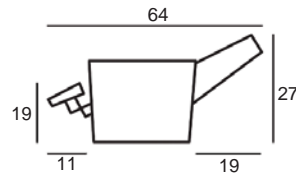

Center Arm

Wedge or
Double Center Arm

Side Views

Side View
Upright

Side View
Standard/Manual Mechanism
Fully Reclined

Standard dimensions are shown for this style. Contact your United Leather representative for more options and custom sizes.
 All units are inches. All dimensions are approximate and subject to change. Diagrams are not drawn to scale.

Center Arm

 Wedge or
 Double Center Arm

Side Views

 Side View
 Upright

 Side View
 Standard/Manual Mechanism
 Fully Reclined

 Side View
 Powered/Wallsaver Mechanism
 Fully Reclined

Standard dimensions are shown for this style. Contact your United Leather representative for more options and custom sizes.
 All units are inches. All dimensions are approximate and subject to change. Diagrams are not drawn to scale.