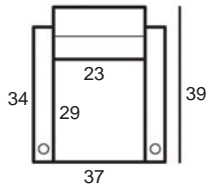

THE BARRINGTON

Retail Pricing for Manual Recline Model in Leather 100 Cover

Two-Arm Recliner