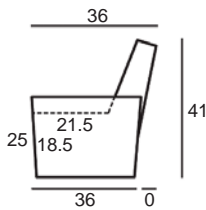

Center Arm

 Wedge or
 Double Center Arm

Side Views

 Side View
 Upright

 Side View
 Standard/Manual Mechanism
 Fully Reclined

 Side View
 Powered/Wallsaver Mechanism
 Fully Reclined

Standard dimensions are shown for this style. Contact your United Leather representative for more options and custom sizes.
 All units are inches. All dimensions are approximate and subject to change. Diagrams are not drawn to scale.

THE PACIFIC

Retail Pricing for Manual Recline Model in Leather 100 Cover

Two-Arm Recliner

One-Arm Recliner
(Right or Left)

Armless Recliner

Two-Arm Loveseat

One-Arm Loveseat
(Right or Left)

Armless Loveseat