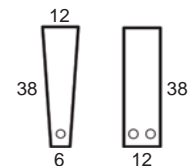

Center Arm

Wedge or
Double Center Arm

Side Views

Side View
Upright

Side View
Standard/Manual Mechanism
Fully Reclined

Side View
Powered/Wallsaver Mechanism
Fully Reclined

Standard dimensions are shown for this style. Contact your United Leather representative for more options and custom sizes. All units are in inches. All dimensions are approximate and subject to change. Diagrams are not drawn to scale.

THE MONARCH

Retail Pricing for Manual Recline Model in Leather 100 Cover

Two-Arm Recliner

One-Arm Recliner
(Right or Left)

Armless Recliner

Two-Arm Loveseat

One-Arm Loveseat
(Right or Left)

Armless Loveseat

Center Arm

Wedge or
Double Center Arm

Side Views

Side View
Upright

Side View
Standard/Manual Mechanism
Fully Reclined

Side View
Powered/Wallsaver Mechanism
Fully Reclined

Standard dimensions are shown for this style. Contact your United Leather representative for more options and custom sizes.
 All units are inches. All dimensions are approximate and subject to change. Diagrams are not drawn to scale.