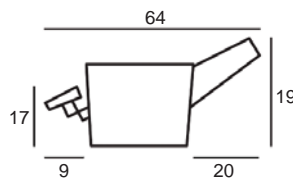

Center Arm

Wedge or
Double Center Arm

Side Views

Side View
Upright

Side View
Standard/Manual Mechanism
Fully Reclined

Side View
Powered/Wallsaver Mechanism
Fully Reclined

Standard dimensions are shown for this style. Contact your United Leather representative for more options and custom sizes.
 All units are inches. All dimensions are approximate and subject to change. Diagrams are not drawn to scale.