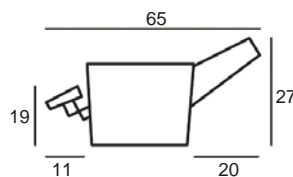

Center Arm

Wedge or
Double Center Arm

Side Views

Side View
Upright

Side View
Standard/Manual Mechanism
Fully Reclined

Side View
Powered/Wallsaver Mechanism
Fully Reclined

Standard dimensions are shown for this style. Contact your United Leather representative for more options and custom sizes.
 All units are inches. All dimensions are approximate and subject to change. Diagrams are not drawn to scale.

Center Arm

Wedge or
Double Center Arm

Side Views

Side View
Upright

Side View
Standard/Manual Mechanism
Fully Reclined

Standard dimensions are shown for this style. Contact your United Leather representative for more options and custom sizes.
 All units are inches. All dimensions are approximate and subject to change. Diagrams are not drawn to scale.