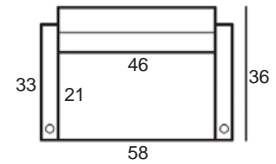

Two-Arm Loveseat