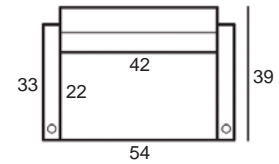

Center Arm

 Wedge or
 Double Center Arm

Side Views

 Side View
 Upright

 Side View
 Standard/Manual Mechanism
 Fully Reclined

 Side View
 Powered/Wallsaver Mechanism
 Fully Reclined

Standard dimensions are shown for this style. Contact your United Leather representative for more options and custom sizes.
 All units are inches. All dimensions are approximate and subject to change. Diagrams are not drawn to scale.

THE SAHARA

Retail Pricing for Manual Recline Model in Leather 100 Cover

Two-Arm Recliner

One-Arm Recliner
(Right or Left)

Armless Recliner

Two-Arm Loveseat

One-Arm Loveseat
(Right or Left)

Armless Loveseat