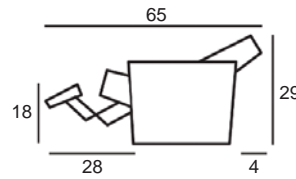

6" Center / 10" Outside

Center Arm

Wedge or
Double Center Arm

Side Views

Side View
Upright

Side View
Standard/Manual Mechanism
Fully Reclined

Side View
Powered/Wallsaver Mechanism
Fully Reclined

Standard dimensions are shown for this style. Contact your United Leather representative for more options and custom sizes.
 All units are inches. All dimensions are approximate and subject to change. Diagrams are not drawn to scale.

THE FORMULA ONE
Retail Pricing for Manual Recline Model in Leather 100 Cover

Two-Arm Recliner

 One-Arm Recliner
 (Right or Left)

Armless Recliner

Two-Arm Loveseat

 One-Arm Loveseat
 (Right or Left)

Armless Loveseat

Center Arm

 Wedge or
 Double Center Arm

Side Views

 Side View
 Standard/Manual Mechanism
 Fully Reclined

 Side View
 Powered/Wallsaver Mechanism
 Fully Reclined

Standard dimensions are shown for this style. Contact your United Leather representative for more options and custom sizes.
 All units are inches. All dimensions are approximate and subject to change. Diagrams are not drawn to scale.