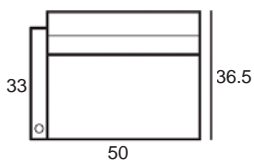

Center Arm

Wedge or
Double Center Arm

Side Views

Side View
Upright

Side View
Standard/Manual Mechanism
Fully Reclined

Side View
Powered/Wallsaver Mechanism
Fully Reclined

Standard dimensions are shown for this style. Contact your United Leather representative for more options and custom sizes.
 All units are inches. All dimensions are approximate and subject to change. Diagrams are not drawn to scale.

THE BROADWAY

Retail Pricing for Manual Recline Model in Leather 100 Cover

Two-Arm Recliner

One-Arm Recliner
(Right or Left)

Armless Recliner

Two-Arm Loveseat

One-Arm Loveseat
(Right or Left)

Armless Loveseat

Center Arm

Wedge or
Double Center Arm

Side Views

Side View
Upright

Side View
Standard/Manual Mechanism
Fully Reclined

Standard dimensions are shown for this style. Contact your United Leather representative for more options and custom sizes.
 All units are inches. All dimensions are approximate and subject to change. Diagrams are not drawn to scale.