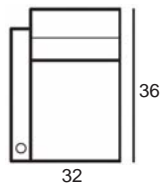

One-Arm Recliner
(Right or Left)