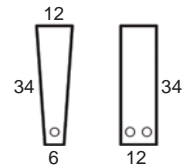

Center Arm

 Wedge or
 Double Center Arm

Side Views

 Side View
 Upright

 Side View
 Standard/Manual Mechanism
 Fully Reclined

 Side View
 Powered/Wallsaver Mechanism
 Fully Reclined

Standard dimensions are shown for this style. Contact your United Leather representative for more options and custom sizes.
 All units are inches. All dimensions are approximate and subject to change. Diagrams are not drawn to scale.

THE NIKKO
Retail Pricing for Manual Recline Model in Leather 100 Cover

Two-Arm Recliner

 One-Arm Recliner
 (Right or Left)

Armless Recliner

Two-Arm Loveseat

 One-Arm Loveseat
 (Right or Left)

Armless Loveseat