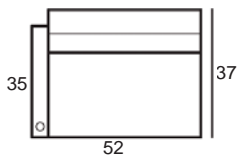

One-Arm Loveseat
(Right or Left)