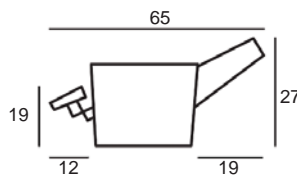

Center Arm

Wedge or
Double Center Arm

Side Views

Side View
Upright

Side View
Standard/Manual Mechanism
Fully Reclined

Side View
Powered/Wallsaver Mechanism
Fully Reclined

Standard dimensions are shown for this style. Contact your United Leather representative for more options and custom sizes.
 All units are inches. All dimensions are approximate and subject to change. Diagrams are not drawn to scale.