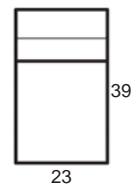

Armless Recliner