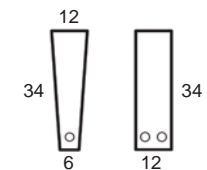

Center Arm

Wedge or
Double Center Arm

Side Views

Side View
Upright

Side View
Standard/Manual Mechanism
Fully Reclined

Side View
Powered/Wallsaver Mechanism
Fully Reclined

Standard dimensions are shown for this style. Contact your United Leather representative for more options and custom sizes.
 All units are inches. All dimensions are approximate and subject to change. Diagrams are not drawn to scale.

THE WASHINGTON

Retail Pricing for Manual Recline Model in Leather 100 Cover

Two-Arm Recliner

One-Arm Recliner
(Right or Left)

Armless Recliner

Two-Arm Loveseat

One-Arm Loveseat
(Right or Left)

Armless Loveseat