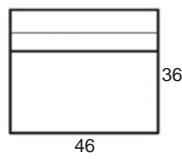

Center Arm

 Wedge or
 Double Center Arm

Side Views

 Side View
 Upright

 Side View
 Standard/Manual Mechanism
 Fully Reclined

 Side View
 Powered/Wallsaver Mechanism
 Fully Reclined

Standard dimensions are shown for this style. Contact your United Leather representative for more options and custom sizes.
 All units are inches. All dimensions are approximate and subject to change. Diagrams are not drawn to scale.

THE PACIFIC

Retail Pricing for Manual Recline Model in Leather 100 Cover

Two-Arm Recliner

One-Arm Recliner
(Right or Left)

Armless Recliner

Two-Arm Loveseat

One-Arm Loveseat
(Right or Left)

Armless Loveseat