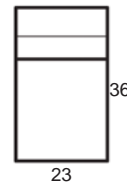

Center Arm

 Wedge or
 Double Center Arm

Side Views

 Side View
 Upright

 Side View
 Standard/Manual Mechanism
 Fully Reclined

 Side View
 Powered/Wallsaver Mechanism
 Fully Reclined

Standard dimensions are shown for this style. Contact your United Leather representative for more options and custom sizes.
 All units are inches. All dimensions are approximate and subject to change. Diagrams are not drawn to scale.

THE PACIFIC

Retail Pricing for Manual Recline Model in Leather 100 Cover

Two-Arm Recliner

One-Arm Recliner
(Right or Left)

Armless Recliner

Two-Arm Loveseat

One-Arm Loveseat
(Right or Left)

Armless Loveseat