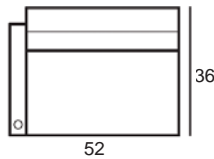

THE PACIFIC

Retail Pricing for Manual Recline Model in Leather 100 Cover

Two-Arm Recliner

One-Arm Recliner
(Right or Left)

Armless Recliner

Two-Arm Loveseat

One-Arm Loveseat
(Right or Left)

Armless Loveseat

Center Arm

Wedge or
Double Center Arm

Side Views

Side View
Upright

Side View
Standard/Manual Mechanism
Fully Reclined

Side View
Powered/Wallsaver Mechanism
Fully Reclined

Standard dimensions are shown for this style. Contact your United Leather representative for more options and custom sizes.
 All units are inches. All dimensions are approximate and subject to change. Diagrams are not drawn to scale.