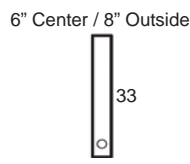

Center Arm

Wedge or
Double Center Arm

Side Views

Side View
Upright

Side View
Standard/Manual Mechanism
Fully Reclined

Side View
Powered/Wallsaver Mechanism
Fully Reclined

Standard dimensions are shown for this style. Contact your United Leather representative for more options and custom sizes.
 All units are inches. All dimensions are approximate and subject to change. Diagrams are not drawn to scale.

THE BROADWAY

Retail Pricing for Manual Recline Model in Leather 100 Cover

Two-Arm Recliner

One-Arm Recliner
(Right or Left)

Armless Recliner

Two-Arm Loveseat

One-Arm Loveseat
(Right or Left)

Armless Loveseat

Center Arm

Wedge or
Double Center Arm

Side Views

Side View
Upright

Side View
Standard/Manual Mechanism
Fully Reclined

Standard dimensions are shown for this style. Contact your United Leather representative for more options and custom sizes.
 All units are inches. All dimensions are approximate and subject to change. Diagrams are not drawn to scale.