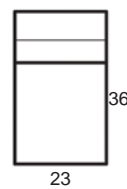

Center Arm

Wedge or
Double Center Arm

Side Views

Side View
Upright

Side View
Standard/Manual Mechanism
Fully Reclined

Side View
Powered/Wallsaver Mechanism
Fully Reclined

Standard dimensions are shown for this style. Contact your United Leather representative for more options and custom sizes.
All units are inches. All dimensions are approximate and subject to change. Diagrams are not drawn to scale.

THE SEVILLE

Retail Pricing for Manual Recline Model in Leather 100 Cover

Two-Arm Recliner

One-Arm Recliner
(Right or Left)

Armless Recliner

Two-Arm Loveseat

One-Arm Loveseat
(Right or Left)

Armless Loveseat