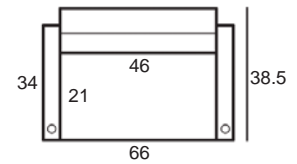

Two-Arm Loveseat