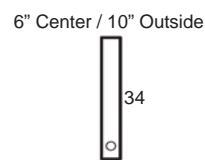

Center Arm

 Wedge or
 Double Center Arm

Side Views

 Side View
 Upright

 Side View
 Standard/Manual Mechanism
 Fully Reclined

 Side View
 Powered/Wallsaver Mechanism
 Fully Reclined

Standard dimensions are shown for this style. Contact your United Leather representative for more options and custom sizes.
 All units are inches. All dimensions are approximate and subject to change. Diagrams are not drawn to scale.

THE BRENTWOOD

Retail Pricing for Manual Recline Model in Leather 100 Cover

Two-Arm Recliner

One-Arm Recliner
(Right or Left)

Armless Recliner

Two-Arm Loveseat

One-Arm Loveseat
(Right or Left)

Armless Loveseat