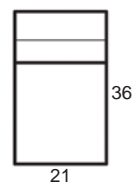

Center Arm

Wedge or
Double Center Arm

Side Views

Side View
Upright

Side View
Standard/Manual Mechanism
Fully Reclined

Standard dimensions are shown for this style. Contact your United Leather representative for more options and custom sizes. All units are inches. All dimensions are approximate and subject to change. Diagrams are not drawn to scale.

THE MAGELLAN

Retail Pricing for Manual Recline Model in Leather 100 Cover

Two-Arm Recliner

One-Arm Recliner
(Right or Left)

Armless Recliner

Two-Arm Loveseat

One-Arm Loveseat
(Right or Left)

Armless Loveseat

Center Arm

Wedge or
Double Center Arm

Side Views

Side View
Upright

Side View
Standard/Manual Mechanism
Fully Reclined

Side View
Powered/Wallsaver Mechanism
Fully Reclined

Standard dimensions are shown for this style. Contact your United Leather representative for more options and custom sizes. All units are in inches. All dimensions are approximate and subject to change. Diagrams are not drawn to scale.