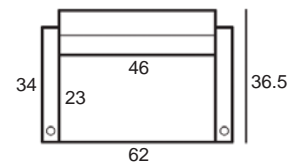

Two-Arm Loveseat