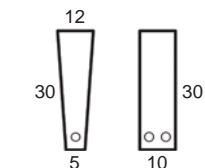

Center Arm

Wedge or
Double Center Arm

Side Views

Side View
Upright

Side View
Standard/Manual Mechanism
Fully Reclined

Standard dimensions are shown for this style. Contact your United Leather representative for more options and custom sizes. All units are inches. All dimensions are approximate and subject to change. Diagrams are not drawn to scale.

THE MAGELLAN

Retail Pricing for Manual Recline Model in Leather 100 Cover

Two-Arm Recliner

One-Arm Recliner
(Right or Left)

Armless Recliner

Two-Arm Loveseat

One-Arm Loveseat
(Right or Left)

Armless Loveseat

Center Arm

Wedge or
Double Center Arm

Side Views

Side View
Upright

Side View
Standard/Manual Mechanism
Fully Reclined

Side View
Powered/Wallsaver Mechanism
Fully Reclined

Standard dimensions are shown for this style. Contact your United Leather representative for more options and custom sizes. All units are in inches. All dimensions are approximate and subject to change. Diagrams are not drawn to scale.