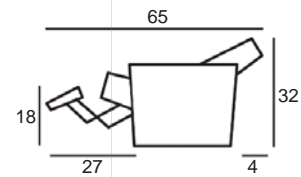

Center Arm

 Wedge or
 Double Center Arm

Side Views

 Side View
 Upright

 Side View
 Standard/Manual Mechanism
 Fully Reclined

 Side View
 Powered/Wallsaver Mechanism
 Fully Reclined

Standard dimensions are shown for this style. Contact your United Leather representative for more options and custom sizes.
 All units are inches. All dimensions are approximate and subject to change. Diagrams are not drawn to scale.

THE BARRINGTON
Retail Pricing for Manual Recline Model in Leather 100 Cover

Two-Arm Recliner

 One-Arm Recliner
 (Right or Left)

Armless Recliner

Two-Arm Loveseat

 One-Arm Loveseat
 (Right or Left)

Armless Loveseat