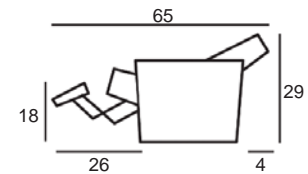

Center Arm

Wedge or
Double Center Arm

Side Views

Side View
Upright

Side View
Standard/Manual Mechanism
Fully Reclined

Standard dimensions are shown for this style. Contact your United Leather representative for more options and custom sizes.
 All units are inches. All dimensions are approximate and subject to change. Diagrams are not drawn to scale.

THE COSMOPOLITAN
Retail Pricing for Manual Recline Model in Leather 100 Cover

Two-Arm Recliner

 One-Arm Recliner
 (Right or Left)

Armless Recliner

Two-Arm Loveseat

 One-Arm Loveseat
 (Right or Left)

Armless Loveseat

Center Arm

 Wedge or
 Double Center Arm

Side Views

 Side View
 Upright

 Side View
 Standard/Manual Mechanism
 Fully Reclined

 Side View
 Powered/Wallsaver Mechanism
 Fully Reclined

Standard dimensions are shown for this style. Contact your United Leather representative for more options and custom sizes.
 All units are inches. All dimensions are approximate and subject to change. Diagrams are not drawn to scale.