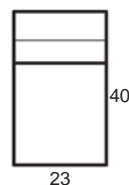

Center Arm

 Wedge or
 Double Center Arm

Side Views

 Side View
 Upright

 Side View
 Standard/Manual Mechanism
 Fully Reclined

 Side View
 Powered/Wallsaver Mechanism
 Fully Reclined

Standard dimensions are shown for this style. Contact your United Leather representative for more options and custom sizes.
 All units are inches. All dimensions are approximate and subject to change. Diagrams are not drawn to scale.

THE BRENTWOOD

Retail Pricing for Manual Recline Model in Leather 100 Cover

Two-Arm Recliner

One-Arm Recliner
(Right or Left)

Armless Recliner

Two-Arm Loveseat

One-Arm Loveseat
(Right or Left)

Armless Loveseat