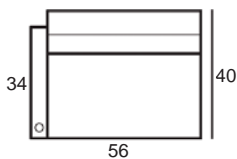

One-Arm Loveseat
(Right or Left)