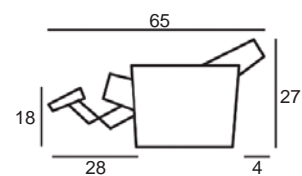

Center Arm

 Wedge or
 Double Center Arm

Side Views

 Side View
 Upright

 Side View
 Standard/Manual Mechanism
 Fully Reclined

 Side View
 Powered/Wallsaver Mechanism
 Fully Reclined

Standard dimensions are shown for this style. Contact your United Leather representative for more options and custom sizes.
 All units are inches. All dimensions are approximate and subject to change. Diagrams are not drawn to scale.