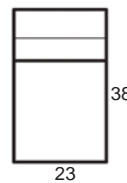

Center Arm

Wedge or
Double Center Arm

Side Views

Side View
Upright

Side View
Standard/Manual Mechanism
Fully Reclined

Side View
Powered/Wallsaver Mechanism
Fully Reclined

Standard dimensions are shown for this style. Contact your United Leather representative for more options and custom sizes. All units are in inches. All dimensions are approximate and subject to change. Diagrams are not drawn to scale.

THE MONARCH

Retail Pricing for Manual Recline Model in Leather 100 Cover

Two-Arm Recliner

One-Arm Recliner
(Right or Left)

Armless Recliner

Two-Arm Loveseat

One-Arm Loveseat
(Right or Left)

Armless Loveseat

Center Arm

Wedge or
Double Center Arm

Side Views

Side View
Upright

Side View
Standard/Manual Mechanism
Fully Reclined

Side View
Powered/Wallsaver Mechanism
Fully Reclined

Standard dimensions are shown for this style. Contact your United Leather representative for more options and custom sizes.
 All units are inches. All dimensions are approximate and subject to change. Diagrams are not drawn to scale.