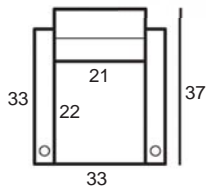

THE SAHARA

Retail Pricing for Manual Recline Model in Leather 100 Cover

Two-Arm Recliner