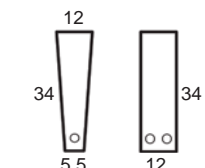

Center Arm

 Wedge or
 Double Center Arm

Side Views

 Side View
 Upright

 Side View
 Standard/Manual Mechanism
 Fully Reclined

 Side View
 Powered/Wallsaver Mechanism
 Fully Reclined

Standard dimensions are shown for this style. Contact your United Leather representative for more options and custom sizes.
 All units are inches. All dimensions are approximate and subject to change. Diagrams are not drawn to scale.

THE BRENTWOOD

Retail Pricing for Manual Recline Model in Leather 100 Cover

Two-Arm Recliner

One-Arm Recliner
(Right or Left)

Armless Recliner

Two-Arm Loveseat

One-Arm Loveseat
(Right or Left)

Armless Loveseat