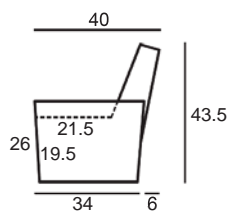

Center Arm

 Wedge or
 Double Center Arm

Side Views

 Side View
 Upright

 Side View
 Standard/Manual Mechanism
 Fully Reclined

 Side View
 Powered/Wallsaver Mechanism
 Fully Reclined

Standard dimensions are shown for this style. Contact your United Leather representative for more options and custom sizes.
 All units are inches. All dimensions are approximate and subject to change. Diagrams are not drawn to scale.

THE BRENTWOOD

Retail Pricing for Manual Recline Model in Leather 100 Cover

Two-Arm Recliner

One-Arm Recliner
(Right or Left)

Armless Recliner

Two-Arm Loveseat

One-Arm Loveseat
(Right or Left)

Armless Loveseat