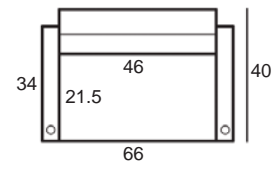

Center Arm

 Wedge or
 Double Center Arm

Side Views

 Side View
 Upright

 Side View
 Standard/Manual Mechanism
 Fully Reclined

 Side View
 Powered/Wallsaver Mechanism
 Fully Reclined

Standard dimensions are shown for this style. Contact your United Leather representative for more options and custom sizes.
 All units are inches. All dimensions are approximate and subject to change. Diagrams are not drawn to scale.

THE DURANGO

Retail Pricing for Manual Recline Model in Leather 100 Cover

Two-Arm Recliner

One-Arm Recliner
(Right or Left)

Armless Recliner

Two-Arm Loveseat

One-Arm Loveseat
(Right or Left)

Armless Loveseat

6" Center / 10" Outside

Center Arm

Wedge or
Double Center Arm

Side Views

Side View
Upright

Side View
Standard/Manual Mechanism
Fully Reclined

Side View
Powered/Wallsaver Mechanism
Fully Reclined

Standard dimensions are shown for this style. Contact your United Leather representative for more options and custom sizes.
 All units are inches. All dimensions are approximate and subject to change. Diagrams are not drawn to scale.