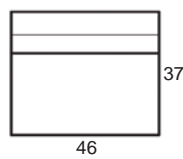

Armless Loveseat