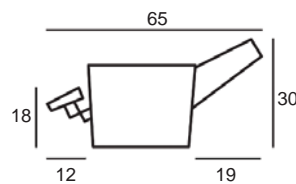

Center Arm

Wedge or
Double Center Arm

Side Views

Side View
Upright

Side View
Standard/Manual Mechanism
Fully Reclined

Standard dimensions are shown for this style. Contact your United Leather representative for more options and custom sizes. All units are inches. All dimensions are approximate and subject to change. Diagrams are not drawn to scale.