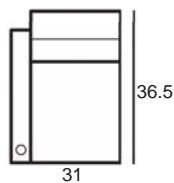

One-Arm Recliner
(Right or Left)