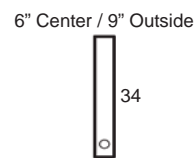

THE WASHINGTON

Retail Pricing for Manual Recline Model in Leather 100 Cover

Center Arm

Side Views

Standard dimensions are shown for this style. Contact your United Leather representative for more options and custom sizes.
All units are inches. All dimensions are approximate and subject to change. Diagrams are not drawn to scale.