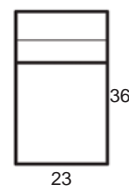

Armless Recliner