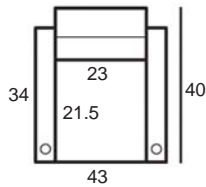

THE DURANGO

Retail Pricing for Manual Recline Model in Leather 100 Cover

Two-Arm Recliner