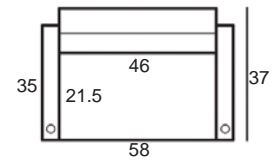

Two-Arm Loveseat