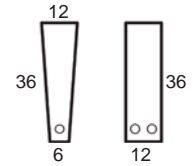

Center Arm

 Wedge or
 Double Center Arm

Side Views

 Side View
 Upright

 Side View
 Standard/Manual Mechanism
 Fully Reclined

 Side View
 Powered/Wallsaver Mechanism
 Fully Reclined

Standard dimensions are shown for this style. Contact your United Leather representative for more options and custom sizes.
 All units are inches. All dimensions are approximate and subject to change. Diagrams are not drawn to scale.

THE PACIFIC

Retail Pricing for Manual Recline Model in Leather 100 Cover

Two-Arm Recliner

One-Arm Recliner
(Right or Left)

Armless Recliner

Two-Arm Loveseat

One-Arm Loveseat
(Right or Left)

Armless Loveseat