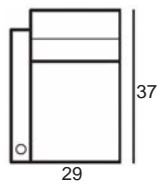

One-Arm Recliner
(Right or Left)