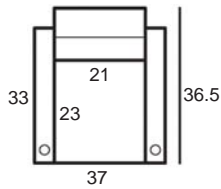

THE BROADWAY

Retail Pricing for Manual Recline Model in Leather 100 Cover

Two-Arm Recliner