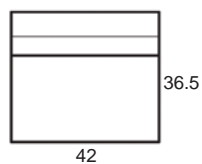

THE BROADWAY

Retail Pricing for Manual Recline Model in Leather 100 Cover

Two-Arm Recliner

One-Arm Recliner
(Right or Left)

Armless Recliner

Two-Arm Loveseat

One-Arm Loveseat
(Right or Left)

Armless Loveseat

Center Arm

Wedge or
Double Center Arm

Side Views

Side View
Upright

Side View
Standard/Manual Mechanism
Fully Reclined

Standard dimensions are shown for this style. Contact your United Leather representative for more options and custom sizes.
 All units are inches. All dimensions are approximate and subject to change. Diagrams are not drawn to scale.