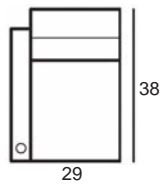

One-Arm Recliner
(Right or Left)