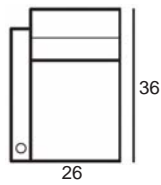

One-Arm Recliner
(Right or Left)