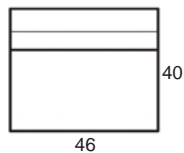

THE DURANGO

Retail Pricing for Manual Recline Model in Leather 100 Cover

Two-Arm Recliner

One-Arm Recliner
(Right or Left)

Armless Recliner

Two-Arm Loveseat

One-Arm Loveseat
(Right or Left)

Armless Loveseat

6" Center / 10" Outside

Center Arm

Wedge or
Double Center Arm

Side Views

Side View
Upright

Side View
Standard/Manual Mechanism
Fully Reclined

Side View
Powered/Wallsaver Mechanism
Fully Reclined

Standard dimensions are shown for this style. Contact your United Leather representative for more options and custom sizes.
 All units are inches. All dimensions are approximate and subject to change. Diagrams are not drawn to scale.