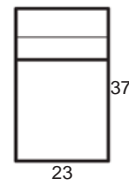

THE AVALON

Retail Pricing for Manual Recline Model in Leather 100 Cover

Two-Arm Recliner

One-Arm Recliner
(Right or Left)

Armless Recliner

Two-Arm Loveseat

One-Arm Loveseat
(Right or Left)

Armless Loveseat

Center Arm

Wedge or
Double Center Arm

Side Views

Side View
Upright

Side View
Standard/Manual Mechanism
Fully Reclined

Side View
Powered/Wallsaver Mechanism
Fully Reclined

Standard dimensions are shown for this style. Contact your United Leather representative for more options and custom sizes.
 All units are inches. All dimensions are approximate and subject to change. Diagrams are not drawn to scale.