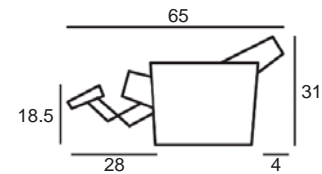

Center Arm

Wedge or
Double Center Arm

Side Views

Side View
Upright

Side View
Standard/Manual Mechanism
Fully Reclined

Side View
Powered/Wallsaver Mechanism
Fully Reclined

Standard dimensions are shown for this style. Contact your United Leather representative for more options and custom sizes.
 All units are inches. All dimensions are approximate and subject to change. Diagrams are not drawn to scale.