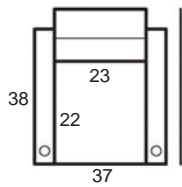

THE MONARCH

Retail Pricing for Manual Recline Model in Leather 100 Cover

Two-Arm Recliner