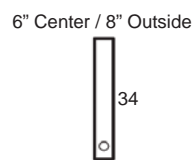

Center Arm

 Wedge or
 Double Center Arm

Side Views

 Side View
 Upright

 Side View
 Standard/Manual Mechanism
 Fully Reclined

 Side View
 Powered/Wallsaver Mechanism
 Fully Reclined

Standard dimensions are shown for this style. Contact your United Leather representative for more options and custom sizes.
 All units are inches. All dimensions are approximate and subject to change. Diagrams are not drawn to scale.

Center Arm

Wedge or
Double Center Arm

Side Views

Side View
Upright

Side View
Standard/Manual Mechanism
Fully Reclined

Standard dimensions are shown for this style. Contact your United Leather representative for more options and custom sizes. All units are inches. All dimensions are approximate and subject to change. Diagrams are not drawn to scale.