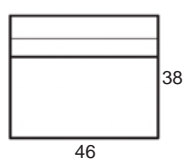

Armless Loveseat