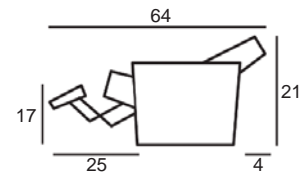

Center Arm

Wedge or
Double Center Arm

Side Views

Side View
Upright

Side View
Standard/Manual Mechanism
Fully Reclined

Side View
Powered/Wallsaver Mechanism
Fully Reclined

Standard dimensions are shown for this style. Contact your United Leather representative for more options and custom sizes.
 All units are inches. All dimensions are approximate and subject to change. Diagrams are not drawn to scale.