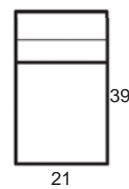

Center Arm

 Wedge or
 Double Center Arm

Side Views

 Side View
 Upright

 Side View
 Standard/Manual Mechanism
 Fully Reclined

 Side View
 Powered/Wallsaver Mechanism
 Fully Reclined

Standard dimensions are shown for this style. Contact your United Leather representative for more options and custom sizes.
 All units are inches. All dimensions are approximate and subject to change. Diagrams are not drawn to scale.

THE SAHARA

Retail Pricing for Manual Recline Model in Leather 100 Cover

Two-Arm Recliner

One-Arm Recliner
(Right or Left)

Armless Recliner

Two-Arm Loveseat

One-Arm Loveseat
(Right or Left)

Armless Loveseat