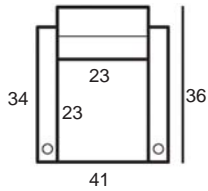

THE WASHINGTON

Retail Pricing for Manual Recline Model in Leather 100 Cover

Two-Arm Recliner