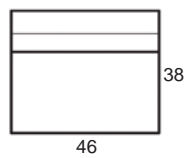

THE MONARCH

Retail Pricing for Manual Recline Model in Leather 100 Cover

Two-Arm Recliner

One-Arm Recliner
(Right or Left)

Armless Recliner

Two-Arm Loveseat

One-Arm Loveseat
(Right or Left)

Armless Loveseat