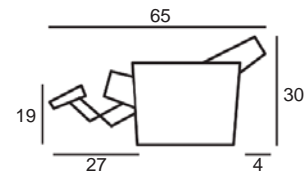

6" Center / 10" Outside

Center Arm

Wedge or
Double Center Arm

Side Views

Side View
Upright

Side View
Standard/Manual Mechanism
Fully Reclined

Side View
Powered/Wallsaver Mechanism
Fully Reclined

Standard dimensions are shown for this style. Contact your United Leather representative for more options and custom sizes.
 All units are inches. All dimensions are approximate and subject to change. Diagrams are not drawn to scale.