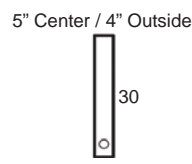

THE MAGELLAN

Retail Pricing for Manual Recline Model in Leather 100 Cover

Two-Arm Recliner

One-Arm Recliner
(Right or Left)

Armless Recliner

Two-Arm Loveseat

One-Arm Loveseat
(Right or Left)

Armless Loveseat

Center Arm

Wedge or
Double Center Arm

Side Views

Side View
Upright

Side View
Standard/Manual Mechanism
Fully Reclined

Side View
Powered/Wallsaver Mechanism
Fully Reclined

Standard dimensions are shown for this style. Contact your United Leather representative for more options and custom sizes. All units are in inches. All dimensions are approximate and subject to change. Diagrams are not drawn to scale.