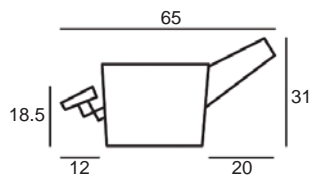

Center Arm

Wedge or
Double Center Arm

Side Views

Side View
Upright

Side View
Standard/Manual Mechanism
Fully Reclined

Side View
Powered/Wallsaver Mechanism
Fully Reclined

Standard dimensions are shown for this style. Contact your United Leather representative for more options and custom sizes.
All units are inches. All dimensions are approximate and subject to change. Diagrams are not drawn to scale.