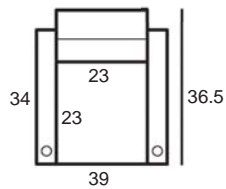

THE HOLLYWOOD

Retail Pricing for Manual Recline Model in Leather 100 Cover

Two-Arm Recliner