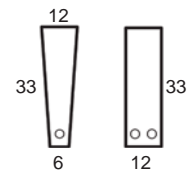

Center Arm

 Wedge or
 Double Center Arm

Side Views

 Side View
 Upright

 Side View
 Standard/Manual Mechanism
 Fully Reclined

 Side View
 Powered/Wallsaver Mechanism
 Fully Reclined

Standard dimensions are shown for this style. Contact your United Leather representative for more options and custom sizes.
 All units are inches. All dimensions are approximate and subject to change. Diagrams are not drawn to scale.

THE SAHARA

Retail Pricing for Manual Recline Model in Leather 100 Cover

Two-Arm Recliner

One-Arm Recliner
(Right or Left)

Armless Recliner

Two-Arm Loveseat

One-Arm Loveseat
(Right or Left)

Armless Loveseat