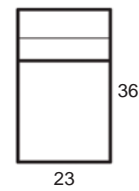

THE WASHINGTON

Retail Pricing for Manual Recline Model in Leather 100 Cover

Two-Arm Recliner

One-Arm Recliner
(Right or Left)

Armless Recliner

Two-Arm Loveseat

One-Arm Loveseat
(Right or Left)

Armless Loveseat