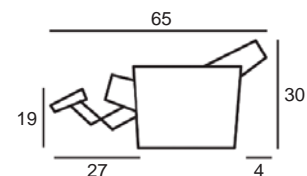

Center Arm

Wedge or
Double Center Arm

Side Views

Side View
Upright

Side View
Standard/Manual Mechanism
Fully Reclined

Side View
Powered/Wallsaver Mechanism
Fully Reclined

Standard dimensions are shown for this style. Contact your United Leather representative for more options and custom sizes.
 All units are inches. All dimensions are approximate and subject to change. Diagrams are not drawn to scale.