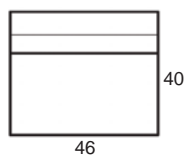

Center Arm

 Wedge or
 Double Center Arm

Side Views

 Side View
 Upright

 Side View
 Standard/Manual Mechanism
 Fully Reclined

 Side View
 Powered/Wallsaver Mechanism
 Fully Reclined

Standard dimensions are shown for this style. Contact your United Leather representative for more options and custom sizes.
 All units are inches. All dimensions are approximate and subject to change. Diagrams are not drawn to scale.

THE BRENTWOOD

Retail Pricing for Manual Recline Model in Leather 100 Cover

Two-Arm Recliner

One-Arm Recliner
(Right or Left)

Armless Recliner

Two-Arm Loveseat

One-Arm Loveseat
(Right or Left)

Armless Loveseat