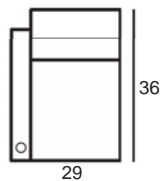

One-Arm Recliner
(Right or Left)