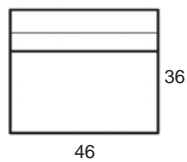

THE WASHINGTON

Retail Pricing for Manual Recline Model in Leather 100 Cover

Two-Arm Recliner

One-Arm Recliner
(Right or Left)

Armless Recliner

Two-Arm Loveseat

One-Arm Loveseat
(Right or Left)

Armless Loveseat