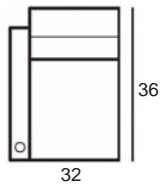

One-Arm Recliner
(Right or Left)