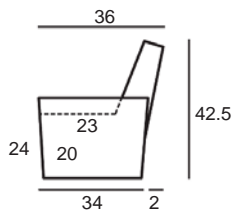

Center Arm

Wedge or
Double Center Arm

Side Views

Side View
Upright

Side View
Standard/Manual Mechanism
Fully Reclined

Side View
Powered/Wallsaver Mechanism
Fully Reclined

Standard dimensions are shown for this style. Contact your United Leather representative for more options and custom sizes.
 All units are inches. All dimensions are approximate and subject to change. Diagrams are not drawn to scale.

THE WASHINGTON

Retail Pricing for Manual Recline Model in Leather 100 Cover

Two-Arm Recliner

One-Arm Recliner
(Right or Left)

Armless Recliner

Two-Arm Loveseat

One-Arm Loveseat
(Right or Left)

Armless Loveseat