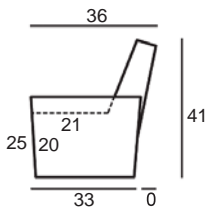

Center Arm

 Wedge or
 Double Center Arm

Side Views

 Side View
 Upright

 Side View
 Standard/Manual Mechanism
 Fully Reclined

 Side View
 Powered/Wallsaver Mechanism
 Fully Reclined

Standard dimensions are shown for this style. Contact your United Leather representative for more options and custom sizes.
 All units are inches. All dimensions are approximate and subject to change. Diagrams are not drawn to scale.

THE PENTHOUSE
Retail Pricing for Manual Recline Model in Leather 100 Cover

Two-Arm Recliner

 One-Arm Recliner
 (Right or Left)

Armless Recliner

Two-Arm Loveseat

 One-Arm Loveseat
 (Right or Left)

Armless Loveseat