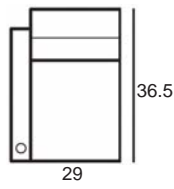

One-Arm Recliner
(Right or Left)