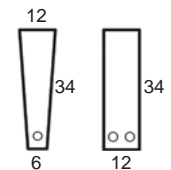

Center Arm

 Wedge or
 Double Center Arm

Side Views

 Side View
 Upright

 Side View
 Standard/Manual Mechanism
 Fully Reclined

 Side View
 Powered/Wallsaver Mechanism
 Fully Reclined

Standard dimensions are shown for this style. Contact your United Leather representative for more options and custom sizes.
 All units are inches. All dimensions are approximate and subject to change. Diagrams are not drawn to scale.

THE BARRINGTON
Retail Pricing for Manual Recline Model in Leather 100 Cover

Two-Arm Recliner

 One-Arm Recliner
 (Right or Left)

Armless Recliner

Two-Arm Loveseat

 One-Arm Loveseat
 (Right or Left)

Armless Loveseat

6" Center / 10" Outside

Center Arm

Wedge or
Double Center Arm

Side Views

Side View
Upright

Side View
Standard/Manual Mechanism
Fully Reclined

Side View
Powered/Wallsaver Mechanism
Fully Reclined

Standard dimensions are shown for this style. Contact your United Leather representative for more options and custom sizes.
 All units are inches. All dimensions are approximate and subject to change. Diagrams are not drawn to scale.