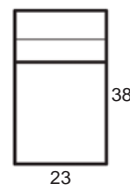

Armless Recliner