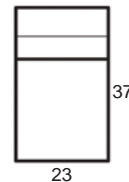

Armless Recliner