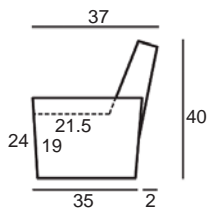

Center Arm

Wedge or
Double Center Arm

Side Views

Side View
Upright

Side View
Standard/Manual Mechanism
Fully Reclined

Standard dimensions are shown for this style. Contact your United Leather representative for more options and custom sizes.
 All units are inches. All dimensions are approximate and subject to change. Diagrams are not drawn to scale.

THE COSMOPOLITAN
Retail Pricing for Manual Recline Model in Leather 100 Cover

Two-Arm Recliner

 One-Arm Recliner
 (Right or Left)

Armless Recliner

Two-Arm Loveseat

 One-Arm Loveseat
 (Right or Left)

Armless Loveseat

Center Arm

 Wedge or
 Double Center Arm

Side Views

 Side View
 Upright

 Side View
 Standard/Manual Mechanism
 Fully Reclined

 Side View
 Powered/Wallsaver Mechanism
 Fully Reclined

Standard dimensions are shown for this style. Contact your United Leather representative for more options and custom sizes.
 All units are inches. All dimensions are approximate and subject to change. Diagrams are not drawn to scale.