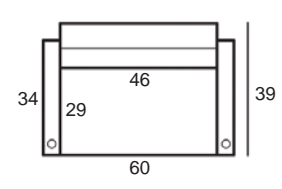

Two-Arm Loveseat