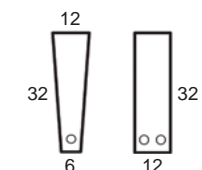

Center Arm

 Wedge or
 Double Center Arm

Side Views

 Side View
 Standard/Manual Mechanism
 Fully Reclined

 Side View
 Powered/Wallsaver Mechanism
 Fully Reclined

Standard dimensions are shown for this style. Contact your United Leather representative for more options and custom sizes.
 All units are inches. All dimensions are approximate and subject to change. Diagrams are not drawn to scale.

THE GALAXY
Retail Pricing for Manual Recline Model in Leather 100 Cover

Two-Arm Recliner

 One-Arm Recliner
 (Right or Left)

Armless Recliner

Two-Arm Loveseat

 One-Arm Loveseat
 (Right or Left)

Armless Loveseat

Center Arm

 Wedge or
 Double Center Arm

Side Views

 Side View
 Upright

 Side View
 Standard/Manual Mechanism
 Fully Reclined

 Side View
 Powered/Wallsaver Mechanism
 Fully Reclined

Standard dimensions are shown for this style. Contact your United Leather representative for more options and custom sizes.
 All units are inches. All dimensions are approximate and subject to change. Diagrams are not drawn to scale.