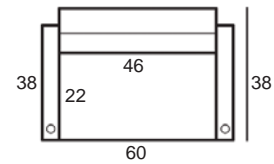

Center Arm

Wedge or
Double Center Arm

Side Views

Side View
Upright

Side View
Standard/Manual Mechanism
Fully Reclined

Side View
Powered/Wallsaver Mechanism
Fully Reclined

Standard dimensions are shown for this style. Contact your United Leather representative for more options and custom sizes. All units are in inches. All dimensions are approximate and subject to change. Diagrams are not drawn to scale.

THE MONARCH

Retail Pricing for Manual Recline Model in Leather 100 Cover

Two-Arm Recliner

One-Arm Recliner
(Right or Left)

Armless Recliner

Two-Arm Loveseat

One-Arm Loveseat
(Right or Left)

Armless Loveseat

Center Arm

Wedge or
Double Center Arm

Side Views

Side View
Upright

Side View
Standard/Manual Mechanism
Fully Reclined

Side View
Powered/Wallsaver Mechanism
Fully Reclined

Standard dimensions are shown for this style. Contact your United Leather representative for more options and custom sizes.
 All units are inches. All dimensions are approximate and subject to change. Diagrams are not drawn to scale.