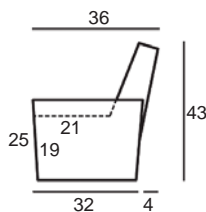

Center Arm

 Wedge or
 Double Center Arm

Side Views

 Side View
 Standard/Manual Mechanism
 Fully Reclined

 Side View
 Powered/Wallsaver Mechanism
 Fully Reclined

Standard dimensions are shown for this style. Contact your United Leather representative for more options and custom sizes.
 All units are inches. All dimensions are approximate and subject to change. Diagrams are not drawn to scale.

THE GALAXY
Retail Pricing for Manual Recline Model in Leather 100 Cover

Two-Arm Recliner

 One-Arm Recliner
 (Right or Left)

Armless Recliner

Two-Arm Loveseat

 One-Arm Loveseat
 (Right or Left)

Armless Loveseat

Center Arm

 Wedge or
 Double Center Arm

Side Views

 Side View
 Upright

 Side View
 Standard/Manual Mechanism
 Fully Reclined

 Side View
 Powered/Wallsaver Mechanism
 Fully Reclined

Standard dimensions are shown for this style. Contact your United Leather representative for more options and custom sizes.
 All units are inches. All dimensions are approximate and subject to change. Diagrams are not drawn to scale.