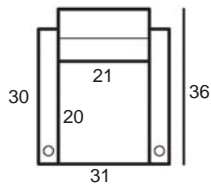

THE MAGELLAN

Retail Pricing for Manual Recline Model in Leather 100 Cover

Two-Arm Recliner