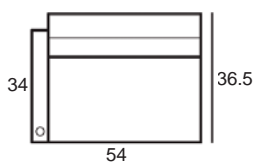

One-Arm Loveseat
(Right or Left)