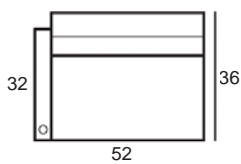

One-Arm Loveseat
(Right or Left)