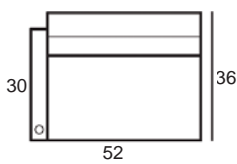

Center Arm

Wedge or
Double Center Arm

Side Views

Side View
Upright

Side View
Standard/Manual Mechanism
Fully Reclined

Standard dimensions are shown for this style. Contact your United Leather representative for more options and custom sizes. All units are inches. All dimensions are approximate and subject to change. Diagrams are not drawn to scale.

THE MAGELLAN

Retail Pricing for Manual Recline Model in Leather 100 Cover

Two-Arm Recliner

One-Arm Recliner
(Right or Left)

Armless Recliner

Two-Arm Loveseat

One-Arm Loveseat
(Right or Left)

Armless Loveseat

Center Arm

Wedge or
Double Center Arm

Side Views

Side View
Upright

Side View
Standard/Manual Mechanism
Fully Reclined

Side View
Powered/Wallsaver Mechanism
Fully Reclined

Standard dimensions are shown for this style. Contact your United Leather representative for more options and custom sizes. All units are in inches. All dimensions are approximate and subject to change. Diagrams are not drawn to scale.