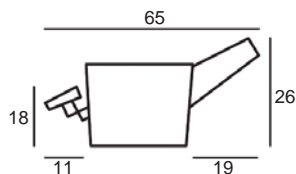

Center Arm

 Wedge or
 Double Center Arm

Side Views

 Side View
 Upright

 Side View
 Standard/Manual Mechanism
 Fully Reclined

 Side View
 Powered/Wallsaver Mechanism
 Fully Reclined

Standard dimensions are shown for this style. Contact your United Leather representative for more options and custom sizes.
 All units are inches. All dimensions are approximate and subject to change. Diagrams are not drawn to scale.