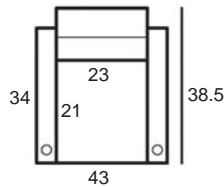

THE NIKKO

Retail Pricing for Manual Recline Model in Leather 100 Cover

Two-Arm Recliner