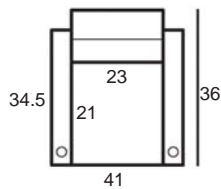

THE SEVILLE

Retail Pricing for Manual Recline Model in Leather 100 Cover

Two-Arm Recliner