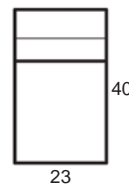

Armless Recliner