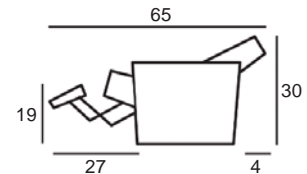

Center Arm

 Wedge or
 Double Center Arm

Side Views

 Side View
 Upright

 Side View
 Standard/Manual Mechanism
 Fully Reclined

 Side View
 Powered/Wallsaver Mechanism
 Fully Reclined

Standard dimensions are shown for this style. Contact your United Leather representative for more options and custom sizes.
 All units are inches. All dimensions are approximate and subject to change. Diagrams are not drawn to scale.

Center Arm

Wedge or
Double Center Arm

Side Views

Side View
Upright

Side View
Standard/Manual Mechanism
Fully Reclined

Standard dimensions are shown for this style. Contact your United Leather representative for more options and custom sizes.
 All units are inches. All dimensions are approximate and subject to change. Diagrams are not drawn to scale.