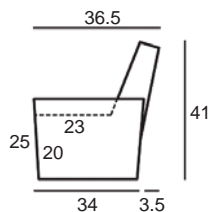

Center Arm

 Wedge or
 Double Center Arm

Side Views

 Side View
 Upright

 Side View
 Standard/Manual Mechanism
 Fully Reclined

 Side View
 Powered/Wallsaver Mechanism
 Fully Reclined

Standard dimensions are shown for this style. Contact your United Leather representative for more options and custom sizes.
 All units are inches. All dimensions are approximate and subject to change. Diagrams are not drawn to scale.

THE HOLLYWOOD

Retail Pricing for Manual Recline Model in Leather 100 Cover

Two-Arm Recliner

One-Arm Recliner
(Right or Left)

Armless Recliner

Two-Arm Loveseat

One-Arm Loveseat
(Right or Left)

Armless Loveseat

Center Arm

Wedge or
Double Center Arm

Side Views

Side View
Upright

Side View
Standard/Manual Mechanism
Fully Reclined

Standard dimensions are shown for this style. Contact your United Leather representative for more options and custom sizes. All units are inches. All dimensions are approximate and subject to change. Diagrams are not drawn to scale.