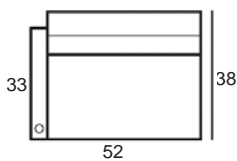

One-Arm Loveseat
(Right or Left)