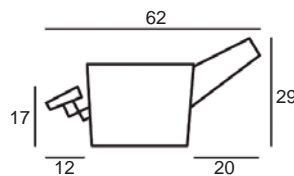

Center Arm

Wedge or
Double Center Arm

Side Views

Side View
Upright

Side View
Standard/Manual Mechanism
Fully Reclined

Side View
Powered/Wallsaver Mechanism
Fully Reclined

Standard dimensions are shown for this style. Contact your United Leather representative for more options and custom sizes. All units are in inches. All dimensions are approximate and subject to change. Diagrams are not drawn to scale.