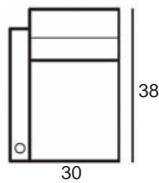

One-Arm Recliner
(Right or Left)