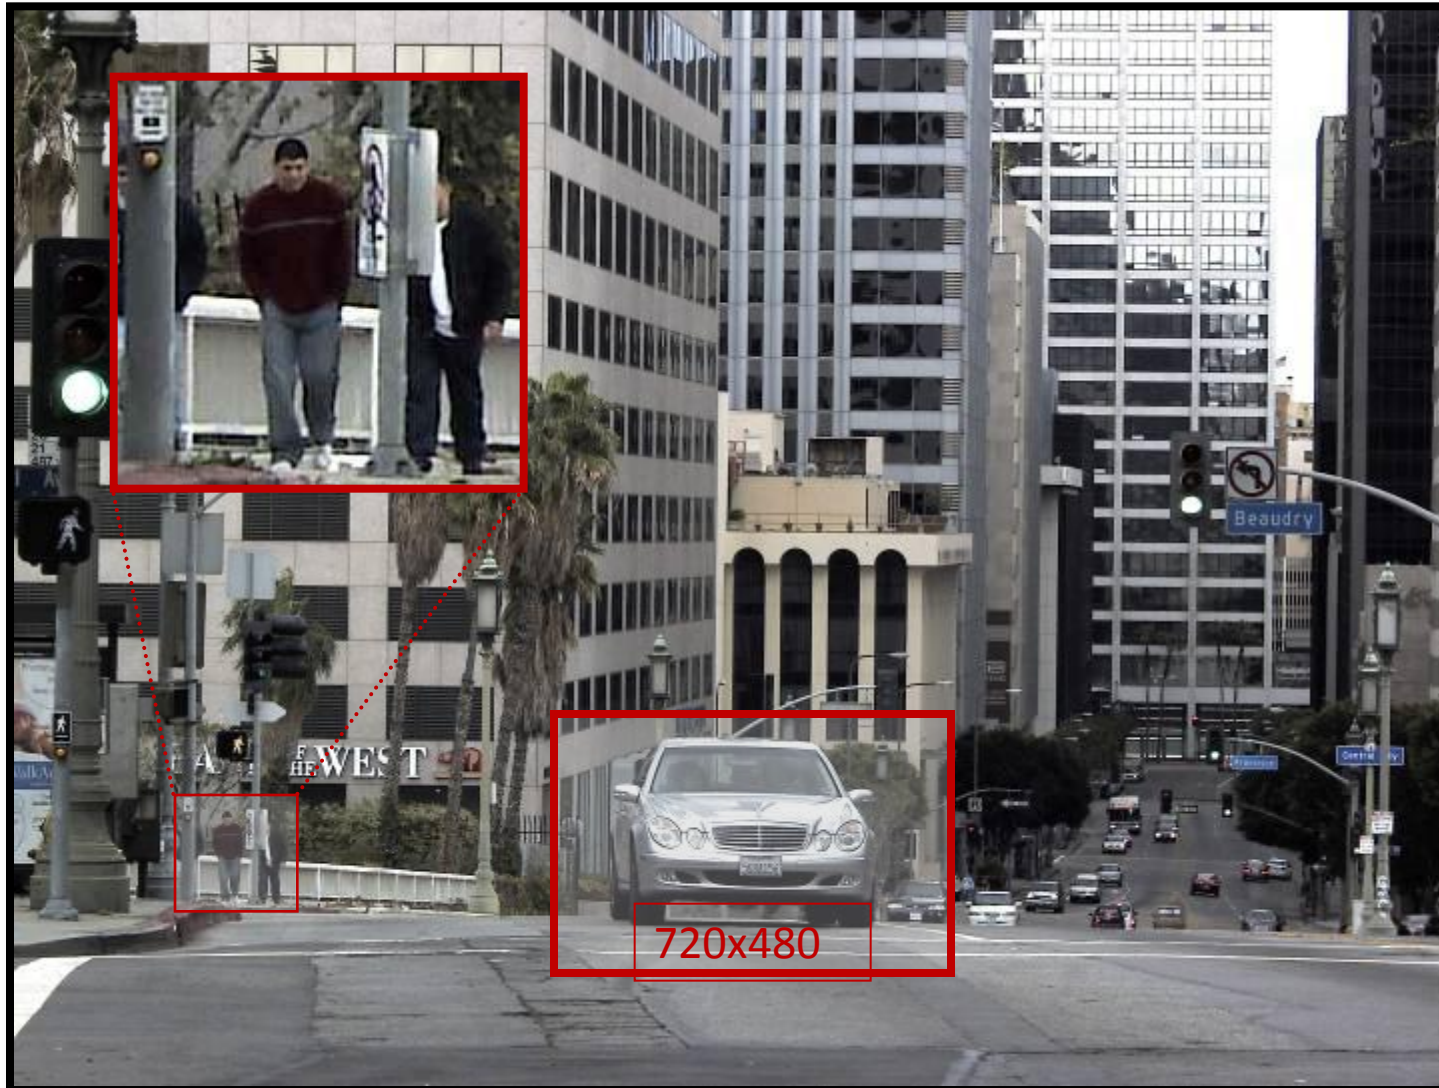

2.0 MP 1600x1200
(6.25x analog)

1.3 MP 1280x1024
(4.25x analog)

VGA
640x480

CIF
352x288

The Problem – Limited Field View

Consider Pixels/Foot

Detail Matters: More Pixels Equals More Detail

Facial or License plate recognition requires approximately 140 pixels per foot