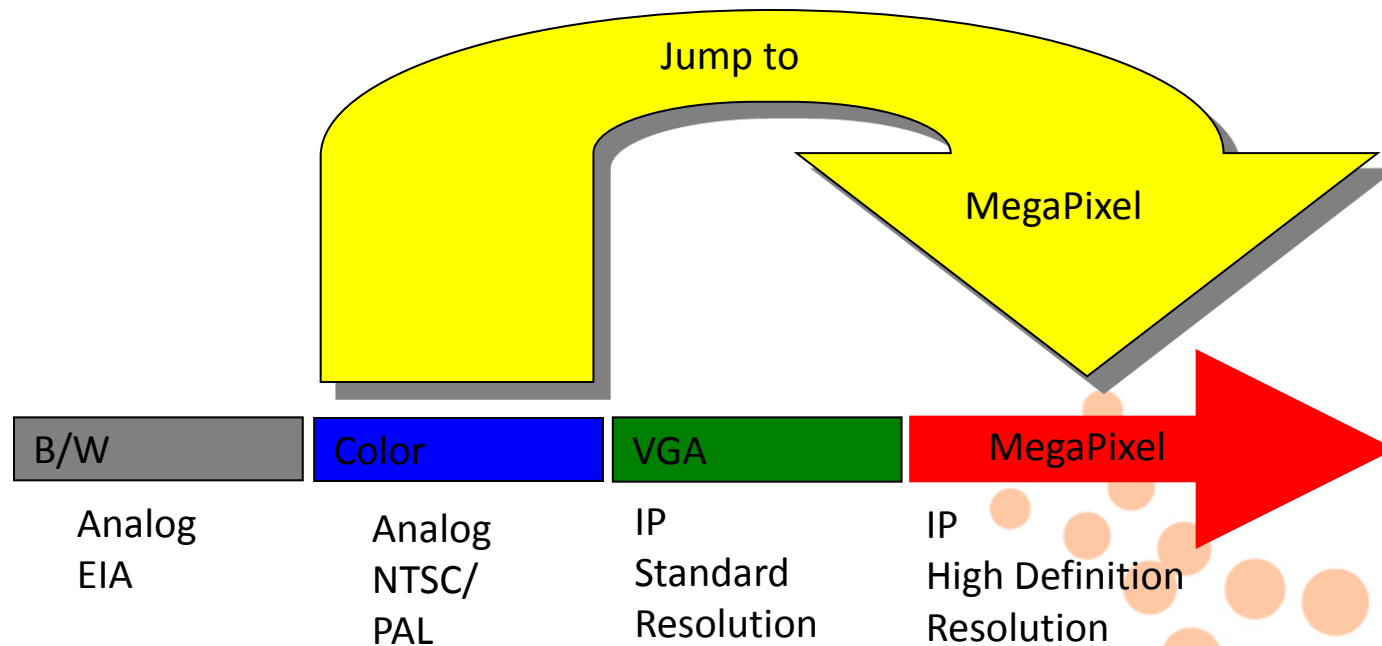

Why IP?

- True Digital Solution
- Utilize Existing Infrastructure
- Integrated PTZ and I/O
- Power over Ethernet
- Intelligence in the camera
- Easier Upgrade Paths
- Higher Resolutions

Jump to MegaPixel

MegaPixel Offers

- High Definition
- Dramatic forensic improvements over analog & IP VGA
- Competitively priced to analog and IP VGA options

Resolution Comparison

5.0 MP 2592x1944
(16.4x analog)

3.1 MP
2048x1536
(10x analog)

2.0 MP 1600x1200
(6.25x analog)

1.3 MP 1280x1024
(4.25x analog)

VGA
640x480

CIF
352x288

The Problem – Limited Field View

Consider Pixels/Foot

Detail Matters: More Pixels Equals More Detail

Facial or License plate recognition requires approximately 140 pixels per foot