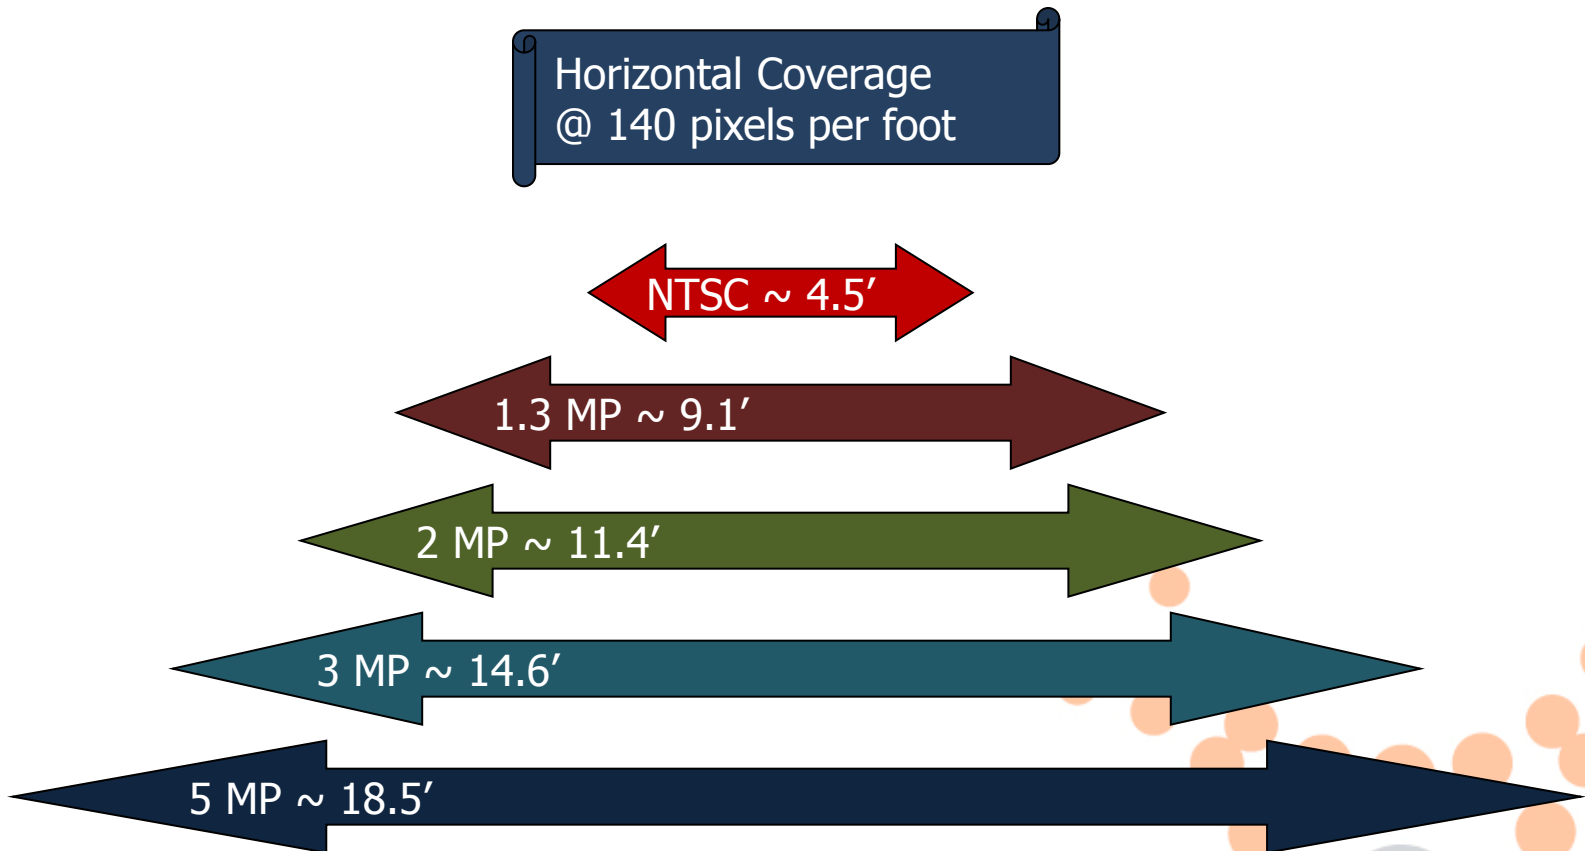

MegaPixel Offers

- High Definition
- Dramatic forensic improvements over analog & IP VGA
- Competitively priced to analog and IP VGA options

Resolution Comparison

5.0 MP 2592x1944
(16.4x analog)

3.1 MP
2048x1536
(10x analog)

2.0 MP 1600x1200
(6.25x analog)

1.3 MP 1280x1024
(4.25x analog)

VGA
640x480

CIF
352x288

The Problem – Limited Field View

Consider Pixels/Foot

Detail Matters: More Pixels Equals More Detail

Facial or License plate recognition requires approximately 140 pixels per foot