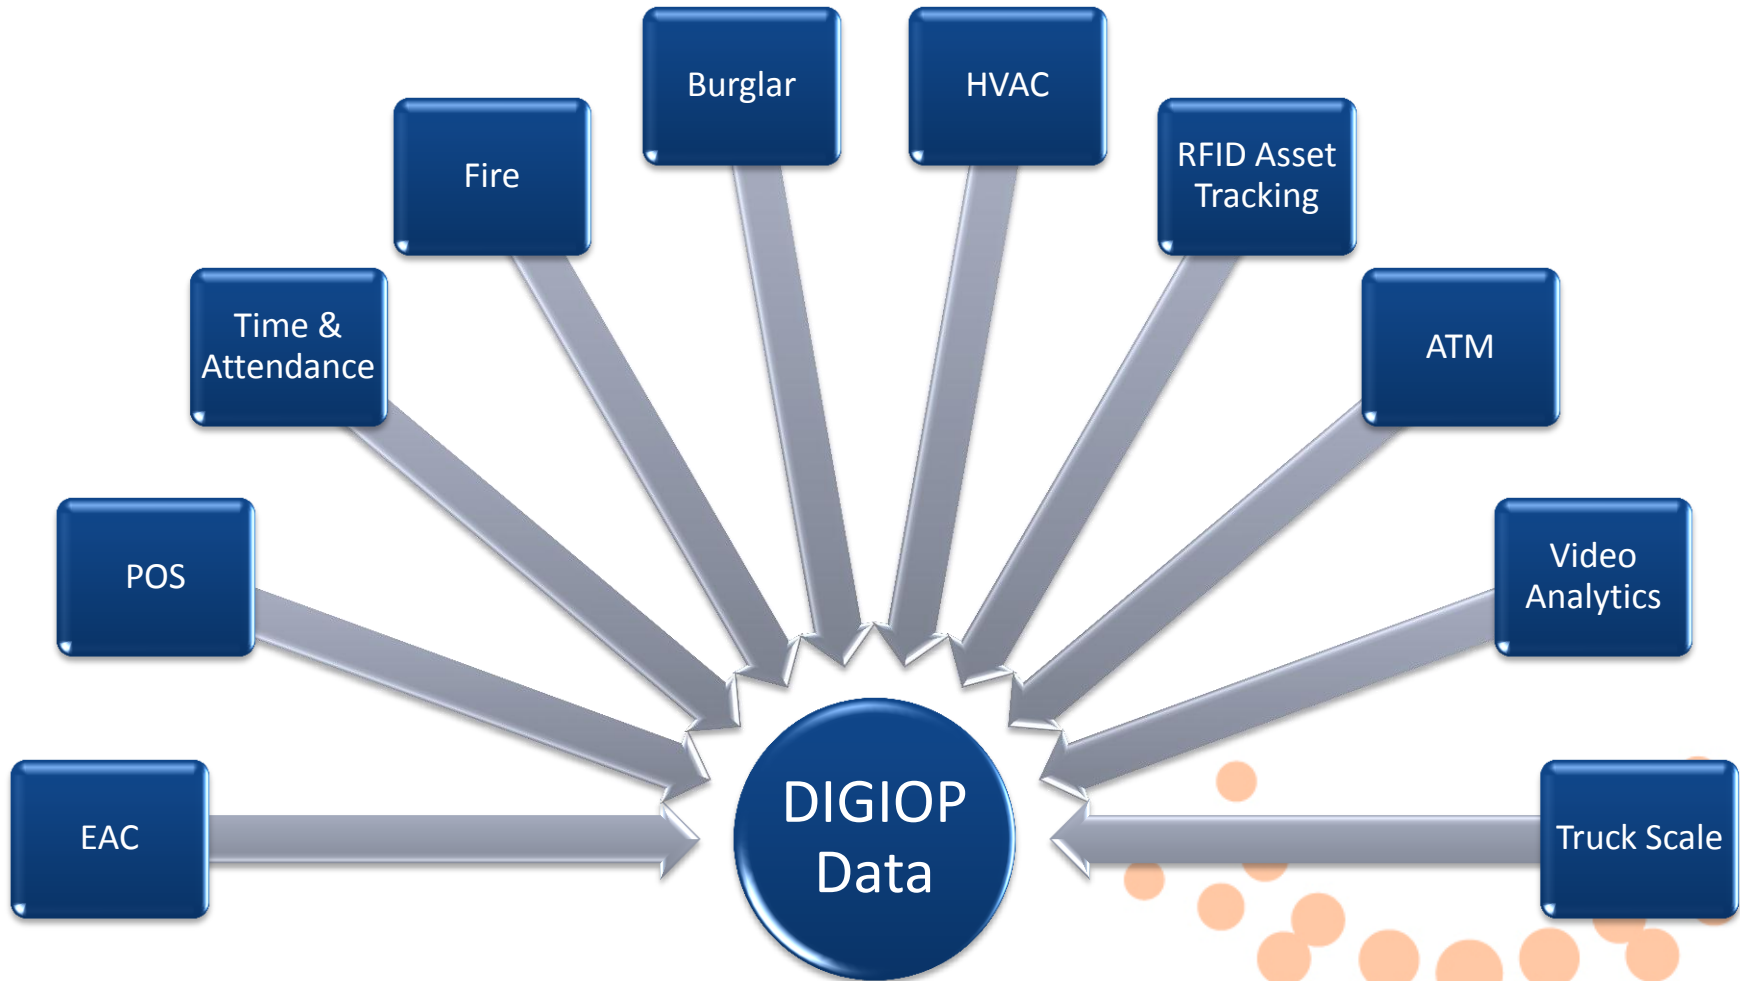

Integration Capabilities

Custom Integration can be designed and engineered to the application