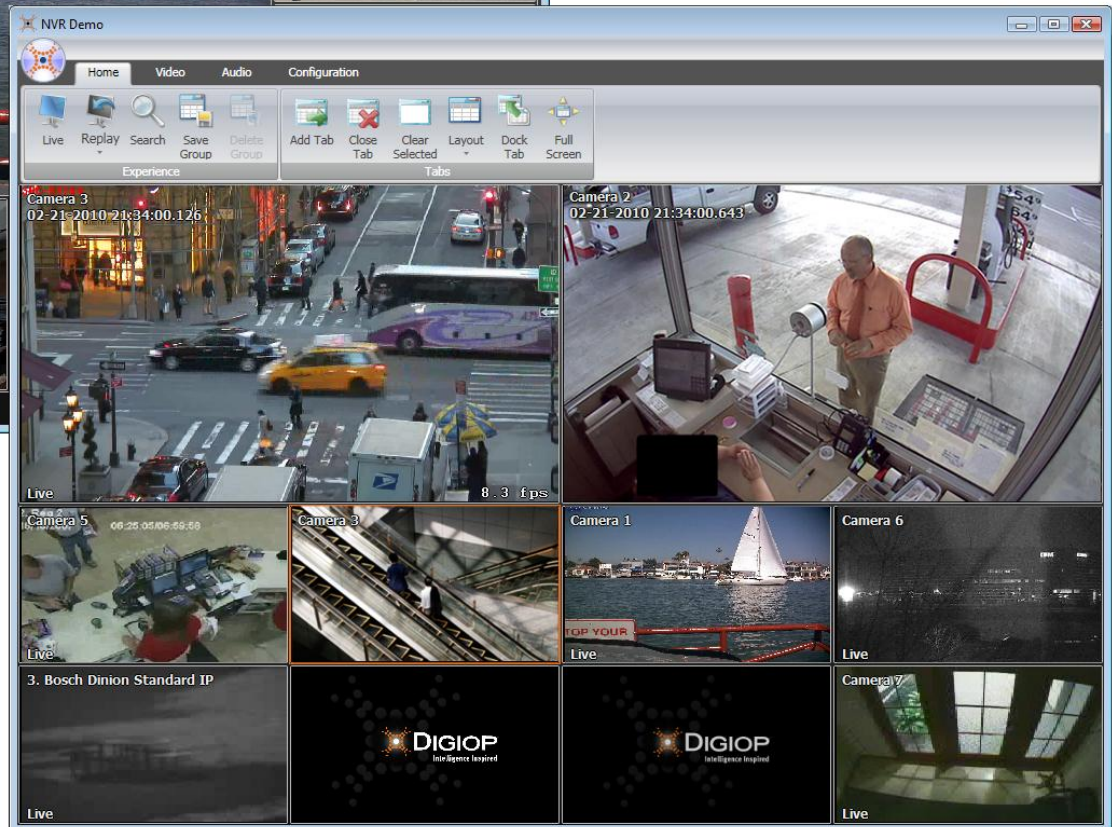

Where Are You on the Technology Curve?

Reflection Software

Client software for multi-site viewing, search, review, and export of data

- Tear off Tabs allow for Multi-Monitor Support
- Thumbnail search

Multi-monitor Support