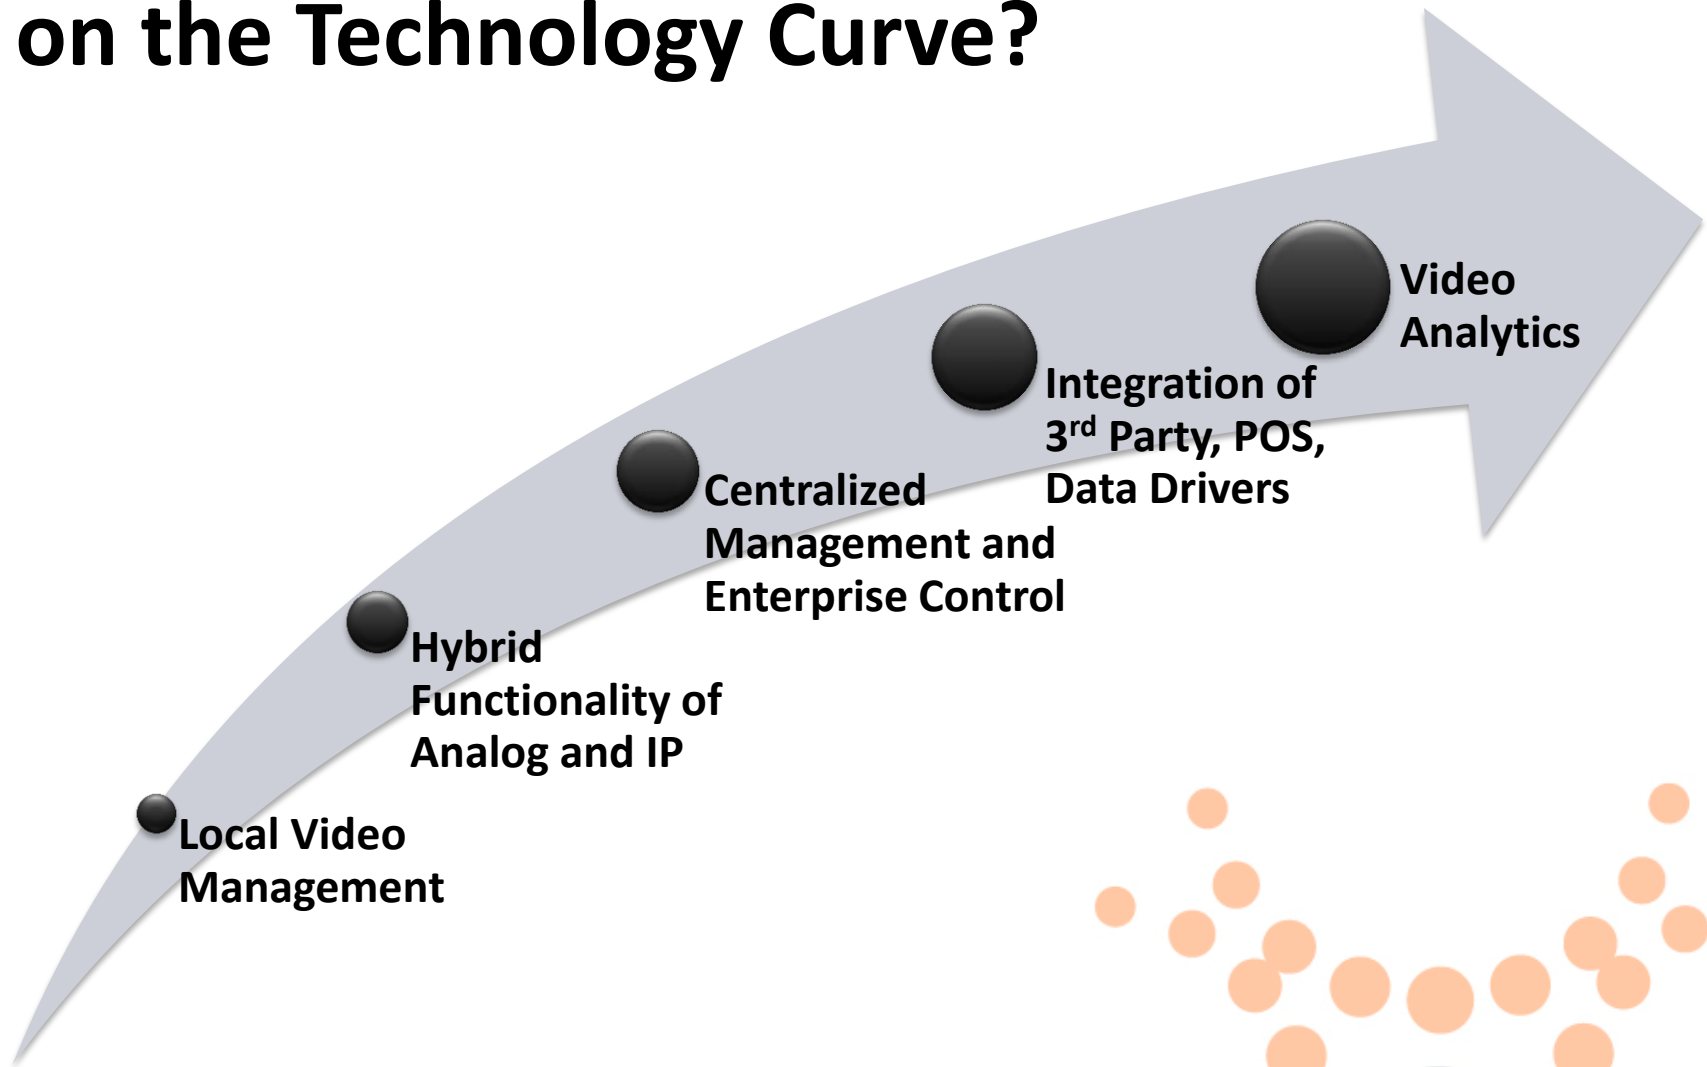

2.0 MP 1600x1200
(6.25x analog)

1.3 MP 1280x1024
(4.25x analog)

VGA
640x480

CIF
352x288

The Problem – Limited Field View

Consider Pixels/Foot

Detail Matters: More Pixels Equals More Detail

Facial or License plate recognition requires approximately 140 pixels per foot

Where Are You on the Technology Curve?

Reflection Software

Client software for multi-site viewing, search, review, and export of data

- Tear off Tabs allow for Multi-Monitor Support
- Thumbnail search

Multi-monitor Support